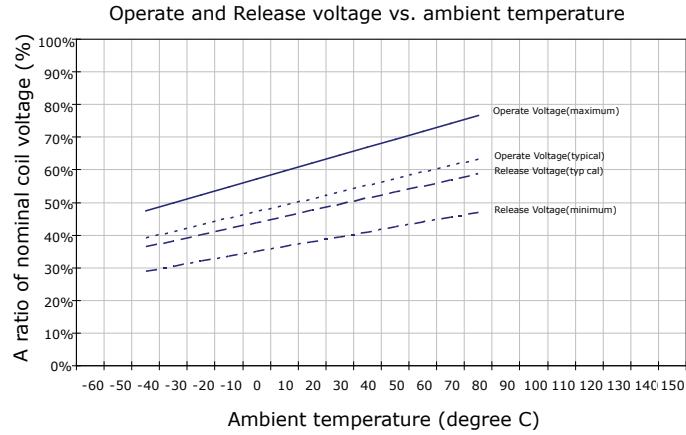

PERFORMANCE DATA

Contact Resistance

Carry Current

Life

Coil Temperature Rise

Notes: Reference data of 3EH-2A16J

Operate and Release Voltage

Magnetic Interference