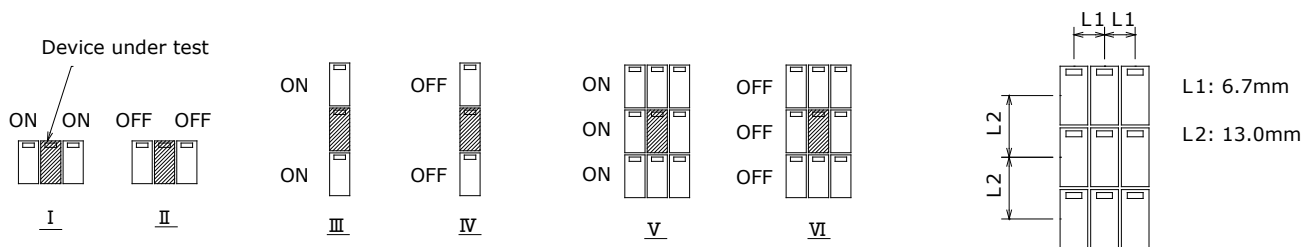

PERFORMANCE DATA

Contact Resistance

Carry Current

Life

Coil Temperature Rise

Notes: Reference data of 3EH-2A16J

Operate and Release Voltage

Magnetic Interference