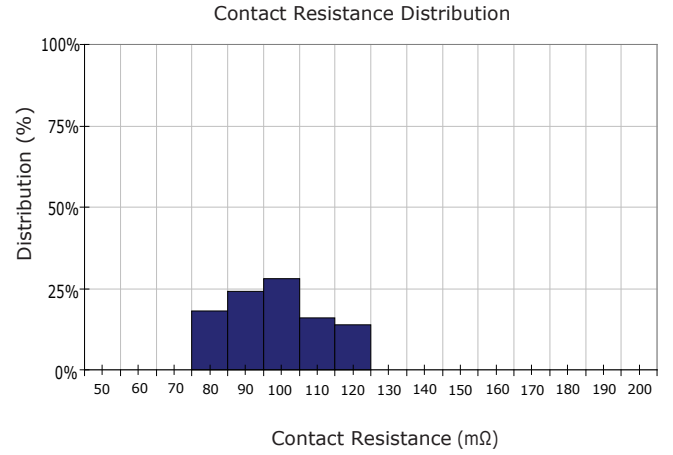

PERFORMANCE DATA

Contact Resistance

Carry Current

Life

Coil Temperature Rise

Notes: Reference data of 3EH-2A16J

Operate and Release Voltage

Magnetic Interference

Notes: Reference data of 3EH-2A16J