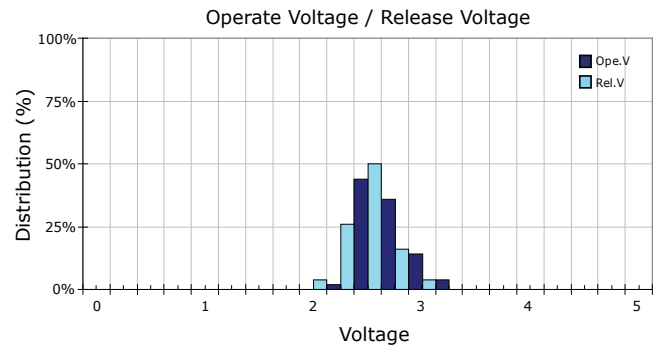

PERFORMANCE DATA

Contact Resistance

Carry Current

Life

Coil Temperature Rise

Notes: Reference data of 3EH-2A16J

Operate and Release Voltage

Magnetic Interference