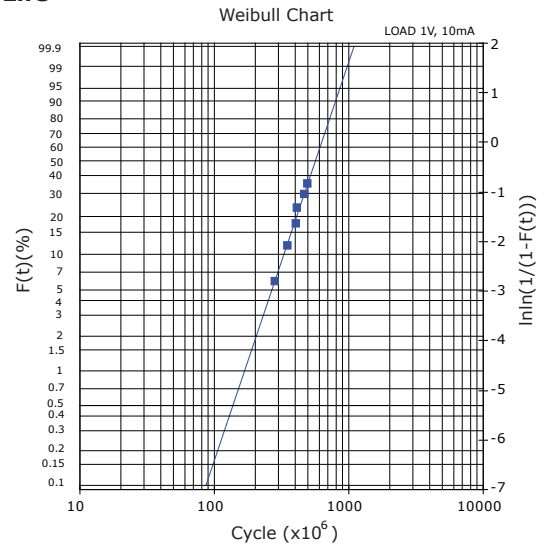

PERFORMANCE DATA

Contact Resistance

Carry Current

Life

Coil Temperature Rise

Notes: Reference data of 3EH-2A16J

Operate and Release Voltage

Magnetic Interference

Notes: Reference data of 3EH-2A16J