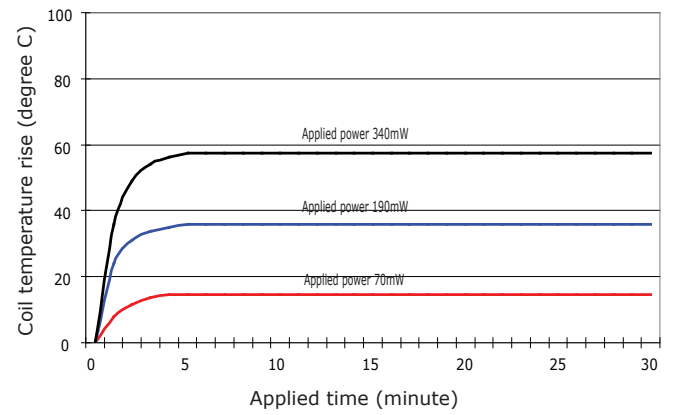

PERFORMANCE DATA

Contact Resistance

Carry Current

Life

Coil Temperature Rise

Notes: Reference data of 3EH-2A16J

Operate and Release Voltage

Magnetic Interference