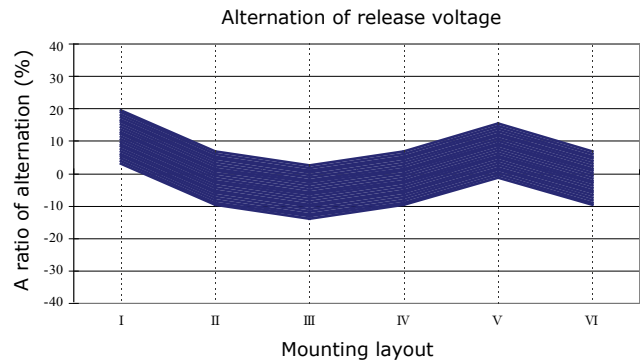

PERFORMANCE DATA

Contact Resistance

Carry Current

Life

Coil Temperature Rise

Notes: Reference data of 3EH-2A16J

Operate and Release Voltage

Magnetic Interference