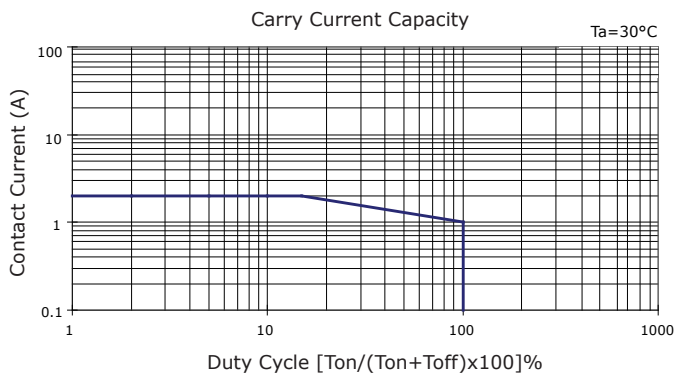

PERFORMANCE DATA

Contact Resistance

Carry Current

Life

Coil Temperature Rise

Notes: Reference data of 3EH-2A16J

Operate and Release Voltage

Magnetic Interference

Notes: Reference data of 3EH-2A16J