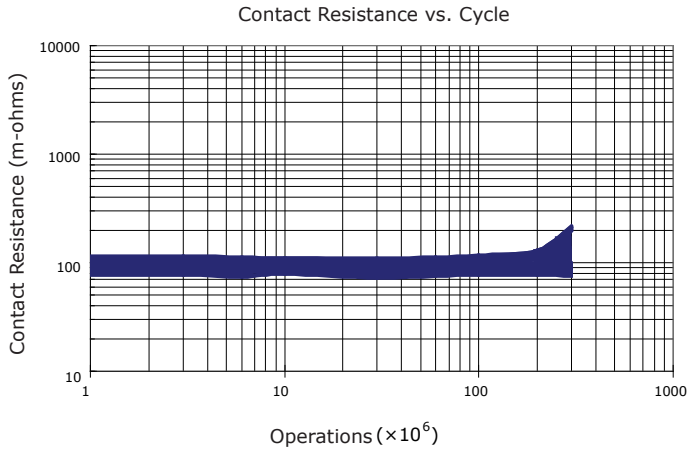

PERFORMANCE DATA

Contact Resistance

Carry Current

Life

Coil Temperature Rise

Notes: Reference data of 3EH-2A16J

Operate and Release Voltage

Magnetic Interference

Notes: Reference data of 3EH-2A16J