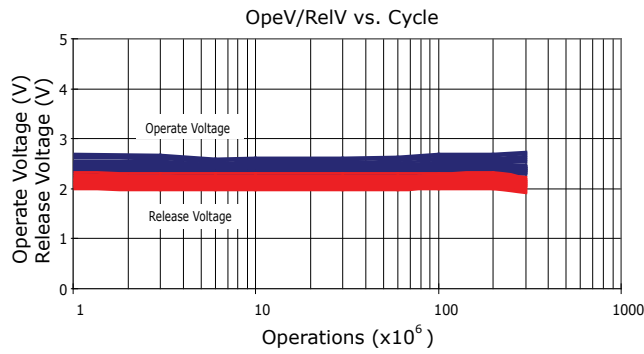

PERFORMANCE DATA

Contact Resistance

Carry Current

Life

Coil Temperature Rise

Notes: Reference data of 3EH-2A16J

Operate and Release Voltage

Magnetic Interference