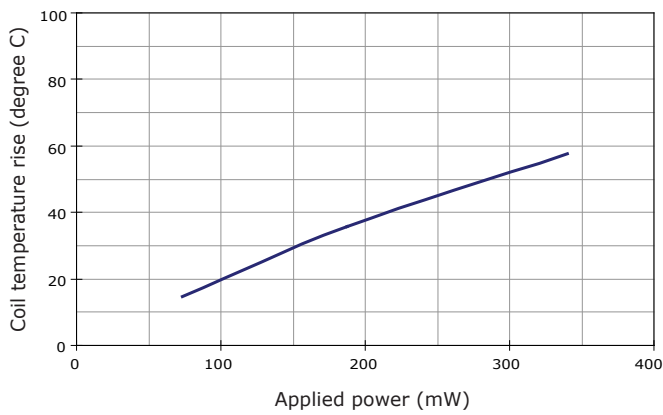

PERFORMANCE DATA

Contact Resistance

Carry Current

Life

Coil Temperature Rise

Notes: Reference data of 3EH-2A16J

Operate and Release Voltage

Magnetic Interference