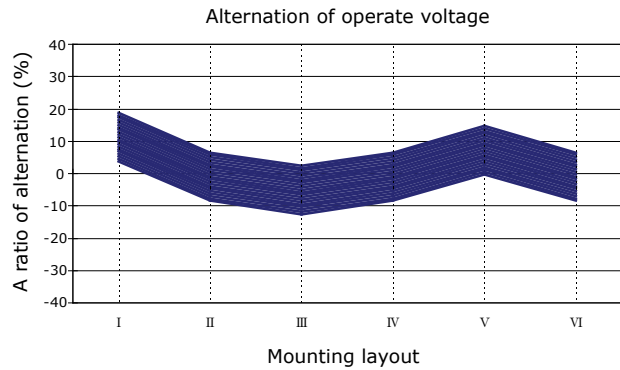

PERFORMANCE DATA

Contact Resistance

Carry Current

Life

Coil Temperature Rise

Notes: Reference data of 3EH-2A16J

Operate and Release Voltage

Magnetic Interference