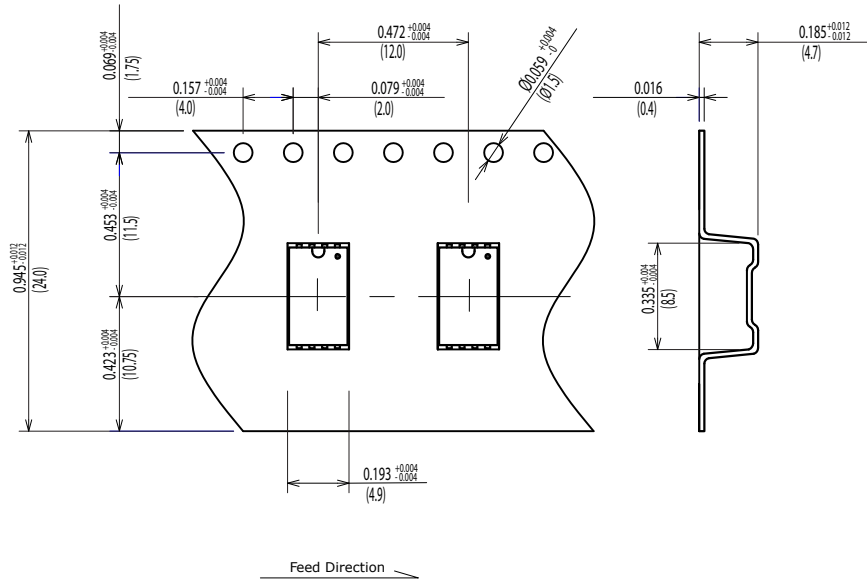

Dimensions of Tape and Reel All Dimensions are inches(mm)

Details of the part A

Packing Quantity: 1,000pcs
 Packing conforms to EIA standard EIA-481-2 or EIA-481-3