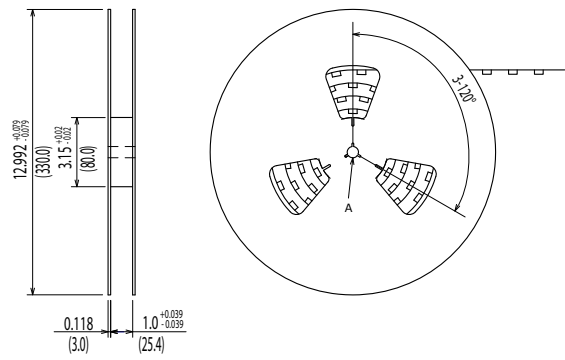

Dimensions of Tape and Reel All Dimensions are inches(mm)

Details of the part A

Packing Quantity: 1,000pcs
 Packing conforms to EIA standard EIA-481-2 or EIA-481-3