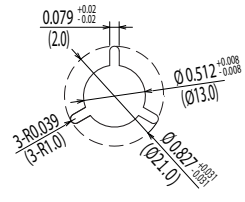

Dimensions of Tape and Reel All Dimensions are inches(mm)

Details of the part A

Packing Quantity: 1,000pcs
 Packing conforms to EIA standard EIA-481-2 or EIA-481-3