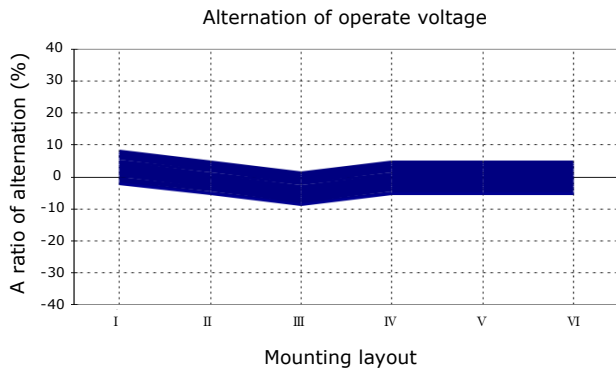

Magnetic Interference

Device under test