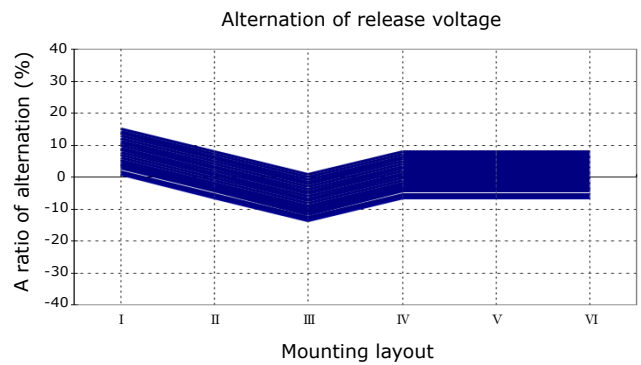

Magnetic Interference

Device under test