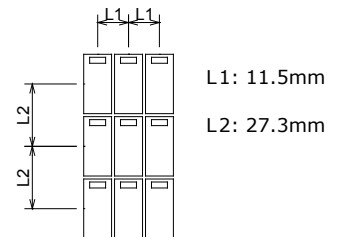

Device under test