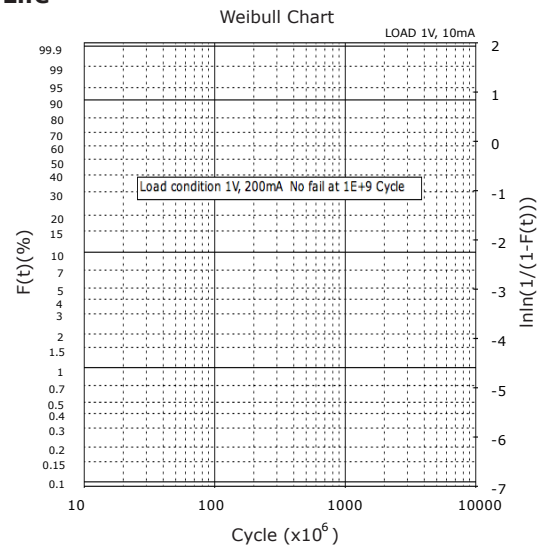

## Carry Current

## Coil Temperature Rise

Notes: Reference data of 190D-1T12J