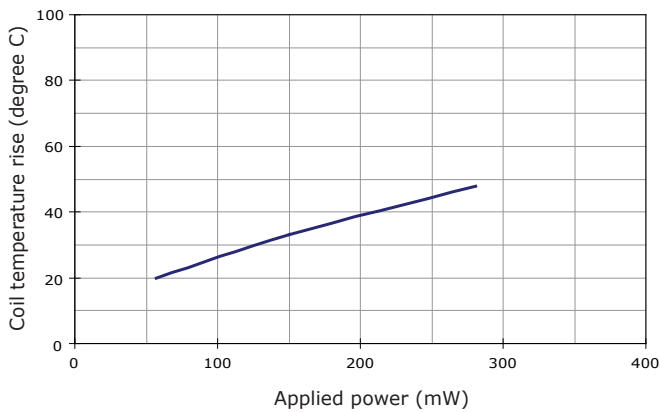

PERFORMANCE DATA

Contact Resistance

Carry Current

Life

Coil Temperature Rise

Notes: Reference data of 1EH-2M12G

Operate and Release Voltage

Magnetic Interference