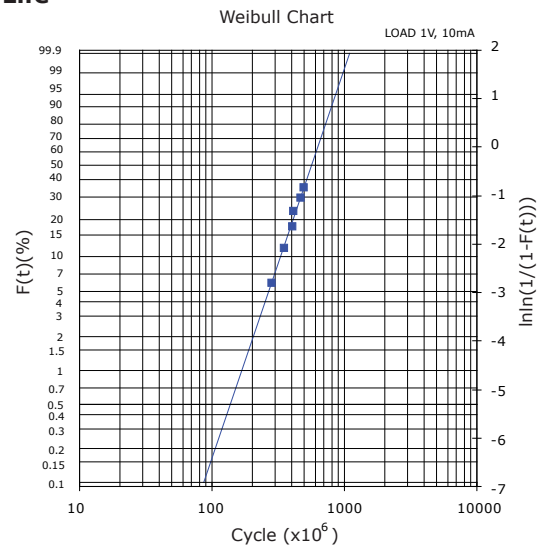

PERFORMANCE DATA

Contact Resistance

Carry Current

Life

Coil Temperature Rise

Notes: Reference data of 1EH-2M12G

Operate and Release Voltage

Magnetic Interference

Notes: Reference data of 1EH-2M12G