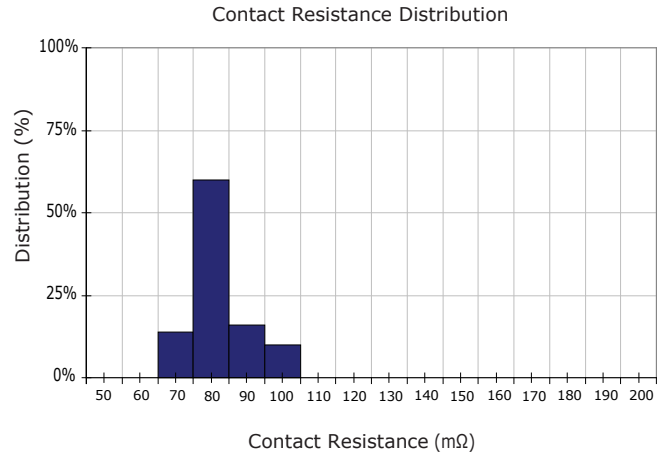

PERFORMANCE DATA

Contact Resistance

Carry Current

Life

Coil Temperature Rise

Notes: Reference data of 1EH-2M12G

Operate and Release Voltage

Magnetic Interference

Notes: Reference data of 1EH-2M12G