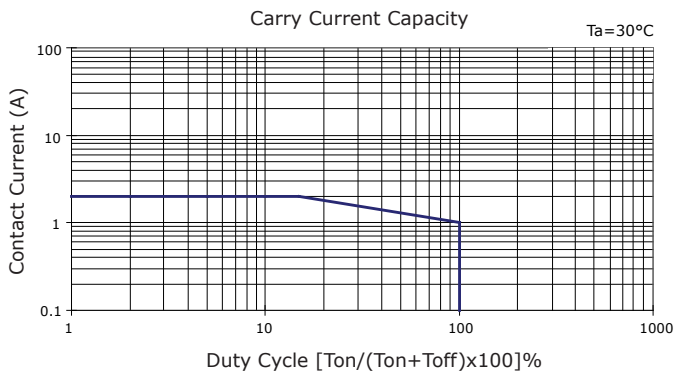

PERFORMANCE DATA

Contact Resistance

Carry Current

Life

Coil Temperature Rise

Notes: Reference data of 1EH-2M12G

Operate and Release Voltage

Magnetic Interference

Notes: Reference data of 1EH-2M12G