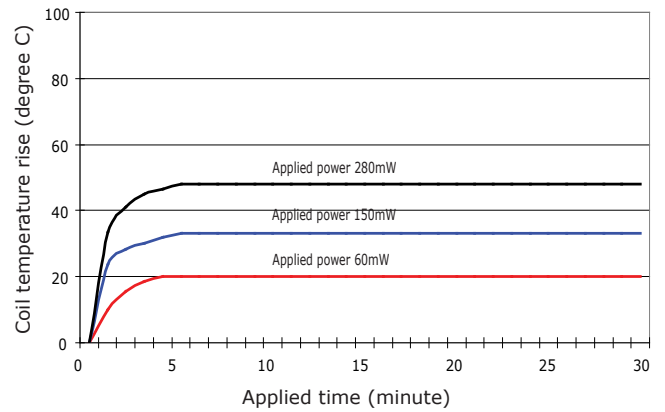

PERFORMANCE DATA

Contact Resistance

Carry Current

Life

Coil Temperature Rise

Notes: Reference data of 1EH-2M12G

Operate and Release Voltage

Magnetic Interference