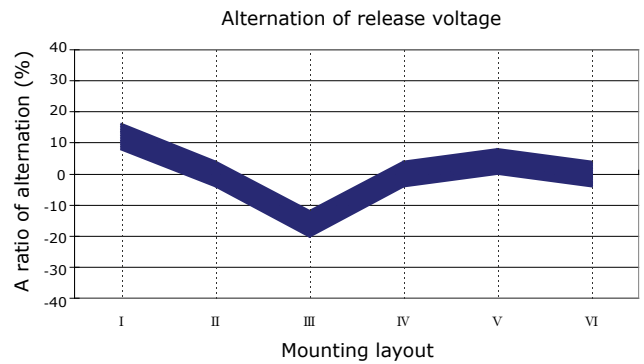

PERFORMANCE DATA

Contact Resistance

Carry Current

Life

Coil Temperature Rise

Notes: Reference data of 1EH-2M12G

Operate and Release Voltage

Magnetic Interference