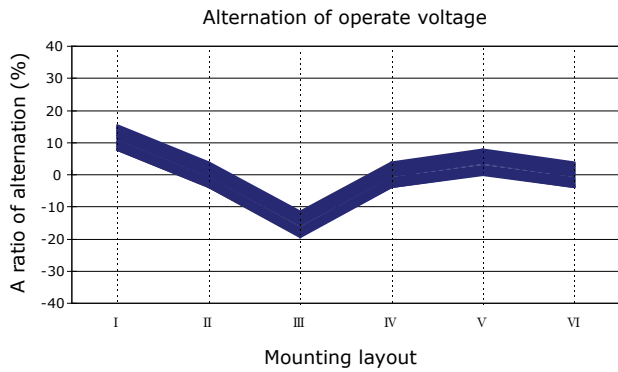

PERFORMANCE DATA

Contact Resistance

Carry Current

Life

Coil Temperature Rise

Notes: Reference data of 1EH-2M12G

Operate and Release Voltage

Magnetic Interference