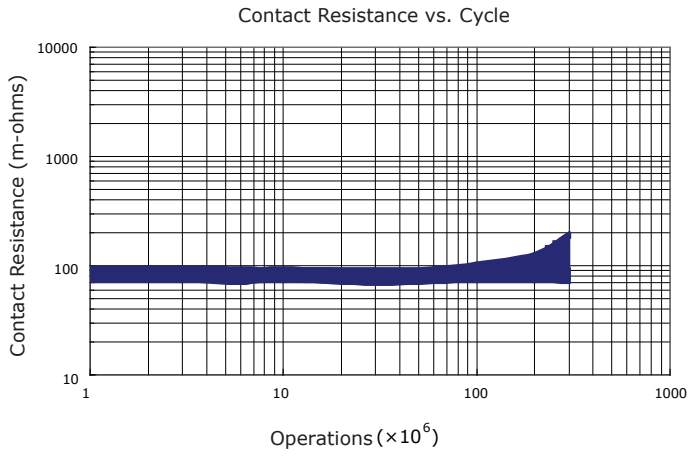

PERFORMANCE DATA

Contact Resistance

Carry Current

Life

Coil Temperature Rise

Notes: Reference data of 1EH-2M12G

Operate and Release Voltage

Magnetic Interference

Notes: Reference data of 1EH-2M12G