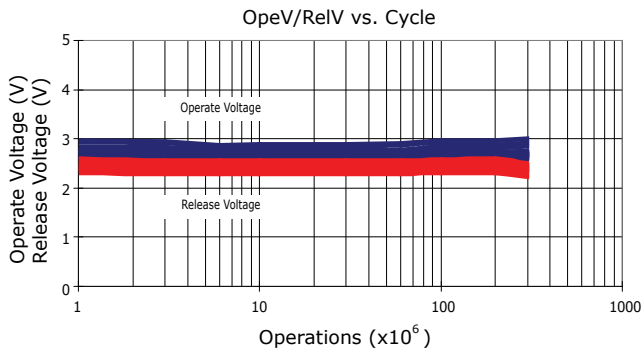

PERFORMANCE DATA

Contact Resistance

Carry Current

Life

Coil Temperature Rise

Notes: Reference data of 1EH-2M12G

Operate and Release Voltage

Magnetic Interference