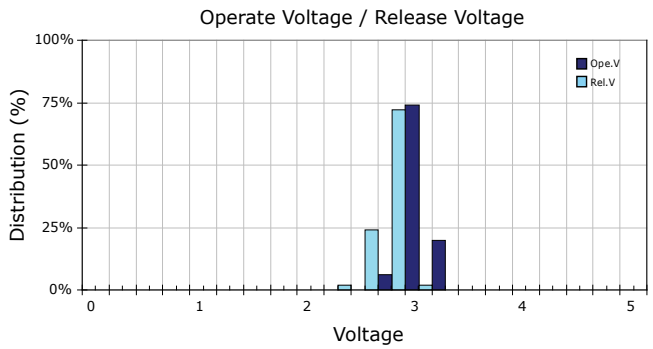

PERFORMANCE DATA

Contact Resistance

Carry Current

Life

Coil Temperature Rise

Notes: Reference data of 1EH-2M12G

Operate and Release Voltage

Magnetic Interference