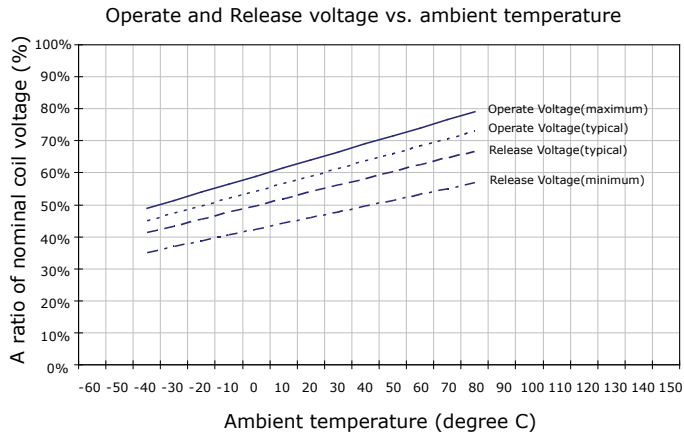

PERFORMANCE DATA

Contact Resistance

Carry Current

Life

Coil Temperature Rise

Notes: Reference data of 1EH-2M12G

Operate and Release Voltage

Magnetic Interference