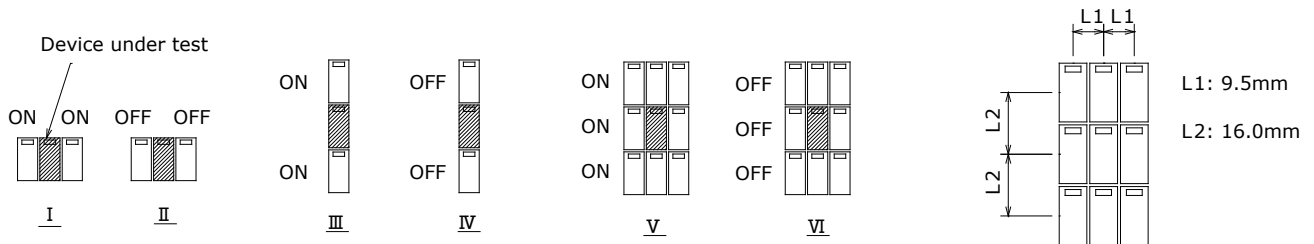

PERFORMANCE DATA

Contact Resistance

Carry Current

Life

Coil Temperature Rise

Notes: Reference data of 1EH-2M12G

Operate and Release Voltage

Magnetic Interference