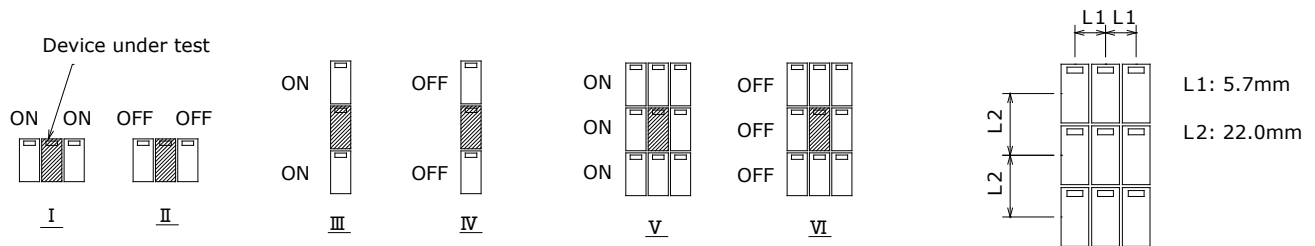

PERFORMANCE DATA

Contact Resistance

Carry Current

Life

Coil Temperature Rise

Notes: Reference data of 12EH-1A12J

Operate and Release Voltage

Magnetic Interference

Notes: Reference data of 12EH-1A12J