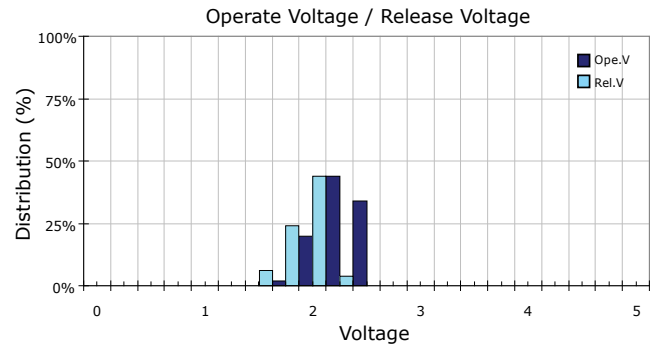

PERFORMANCE DATA

Contact Resistance

Carry Current

Life

Coil Temperature Rise

Notes: Reference data of 12EH-1A12J

Operate and Release Voltage

Magnetic Interference