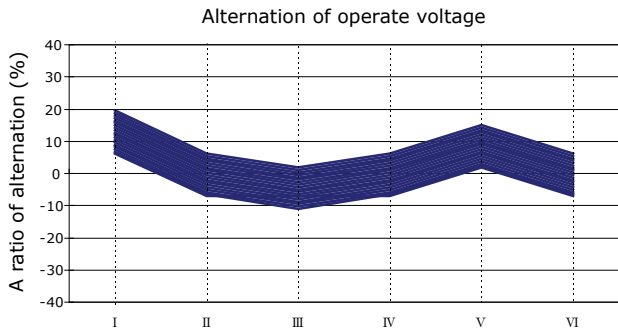

PERFORMANCE DATA

Contact Resistance

Carry Current

Life

Coil Temperature Rise

Notes: Reference data of 12EH-1A12J

Operate and Release Voltage

Magnetic Interference