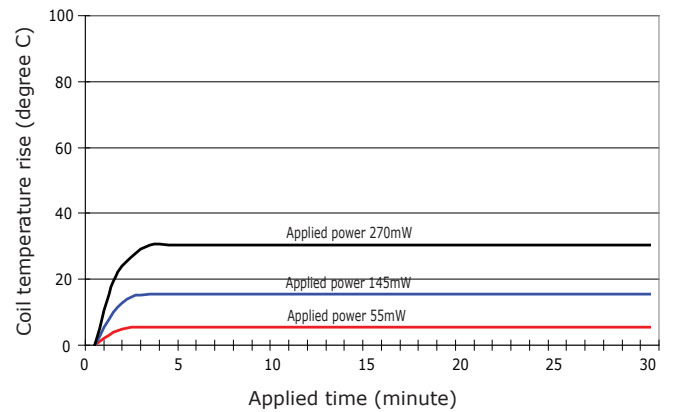

PERFORMANCE DATA

Contact Resistance

Carry Current

Life

Coil Temperature Rise

Notes: Reference data of 12EH-1A12J

Operate and Release Voltage

Magnetic Interference