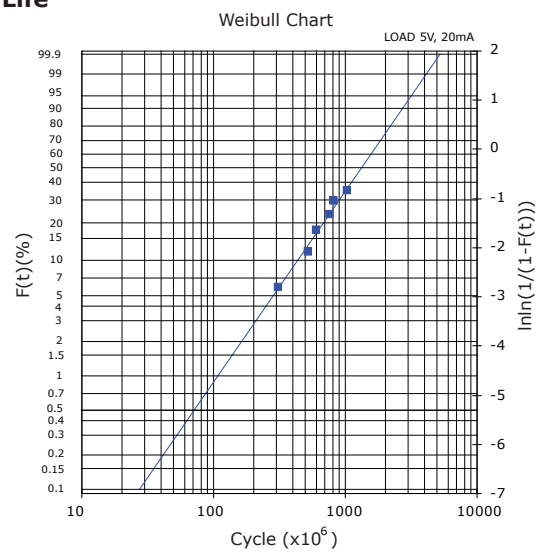

PERFORMANCE DATA

Contact Resistance

Carry Current

Life

Coil Temperature Rise

Notes: Reference data of 12EH-1A12J

Operate and Release Voltage

Magnetic Interference

Notes: Reference data of 12EH-1A12J