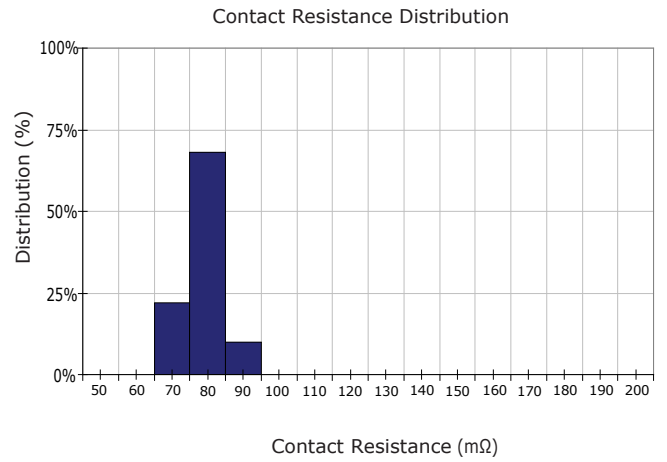

PERFORMANCE DATA

Contact Resistance

Carry Current

Life

Coil Temperature Rise

Notes: Reference data of 12EH-1A12J

Operate and Release Voltage

Magnetic Interference

Notes: Reference data of 12EH-1A12J