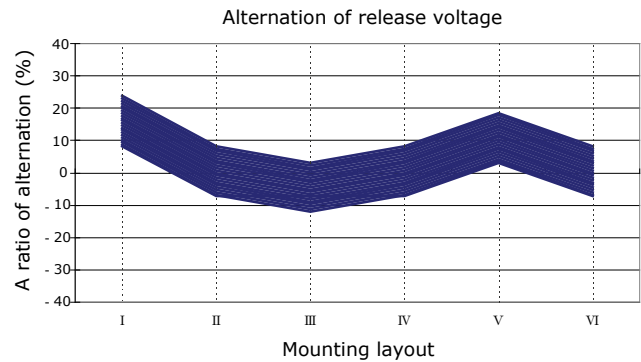

PERFORMANCE DATA

Contact Resistance

Carry Current

Life

Coil Temperature Rise

Notes: Reference data of 12EH-1A12J

Operate and Release Voltage

Magnetic Interference