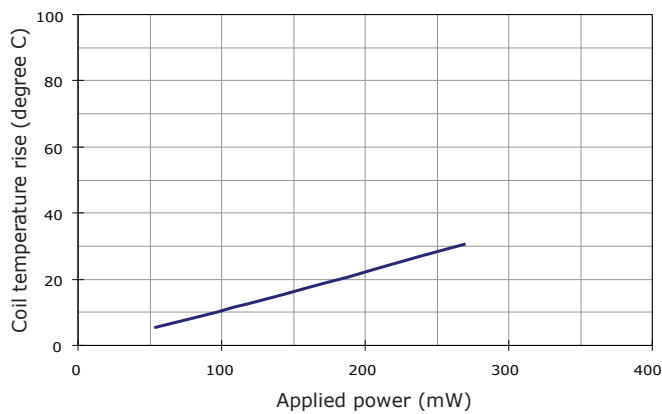

PERFORMANCE DATA

Contact Resistance

Carry Current

Life

Coil Temperature Rise

Notes: Reference data of 12EH-1A12J

Operate and Release Voltage

Magnetic Interference