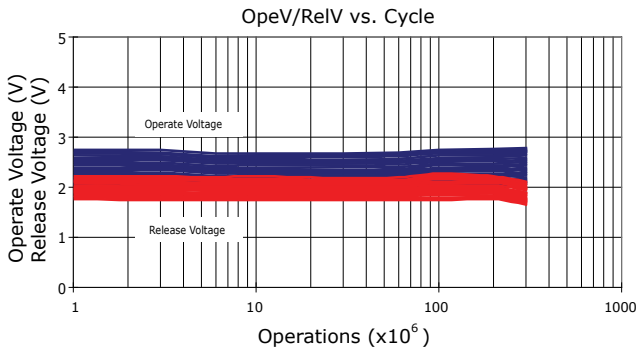

PERFORMANCE DATA

Contact Resistance

Carry Current

Life

Coil Temperature Rise

Notes: Reference data of 12EH-1A12J

Operate and Release Voltage

Magnetic Interference