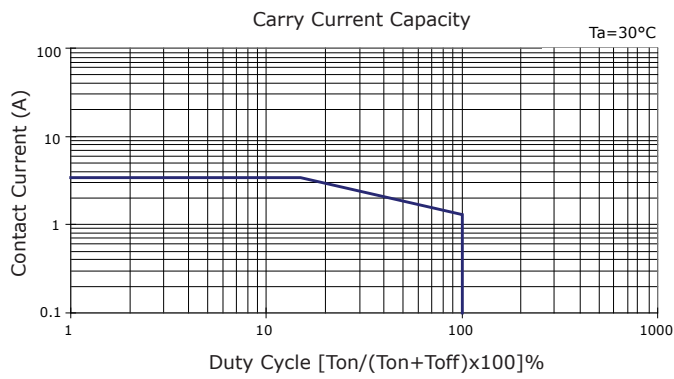

PERFORMANCE DATA

Contact Resistance

Carry Current

Life

Coil Temperature Rise

Notes: Reference data of 12EH-1A12J

Operate and Release Voltage

Magnetic Interference

Notes: Reference data of 12EH-1A12J