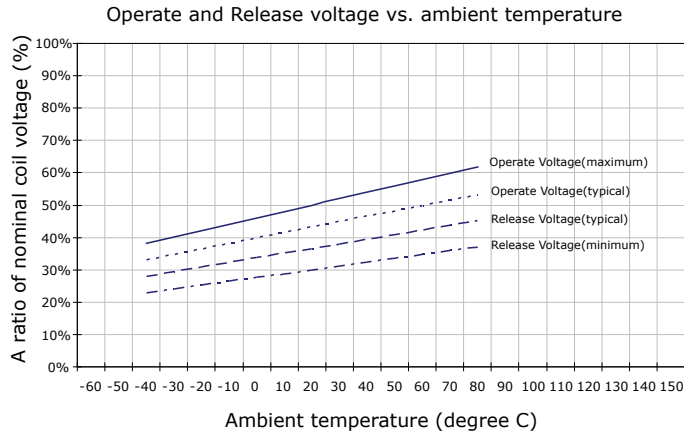

PERFORMANCE DATA

Contact Resistance

Carry Current

Life

Coil Temperature Rise

Notes: Reference data of 12EH-1A12J

Operate and Release Voltage

Magnetic Interference