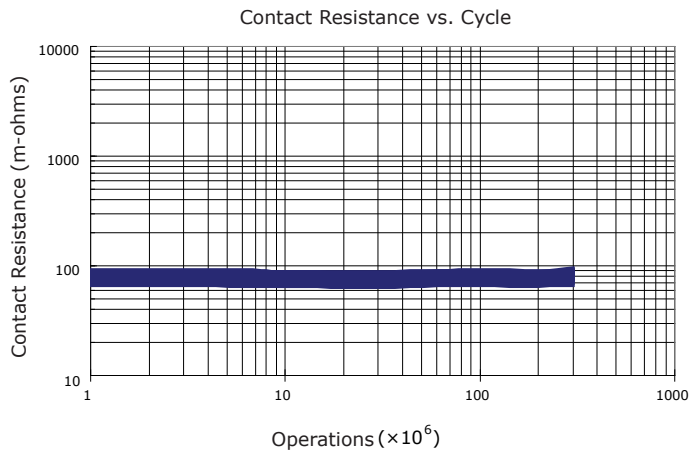

PERFORMANCE DATA

Contact Resistance

Carry Current

Life

Coil Temperature Rise

Notes: Reference data of 12EH-1A12J

Operate and Release Voltage

Magnetic Interference

Notes: Reference data of 12EH-1A12J