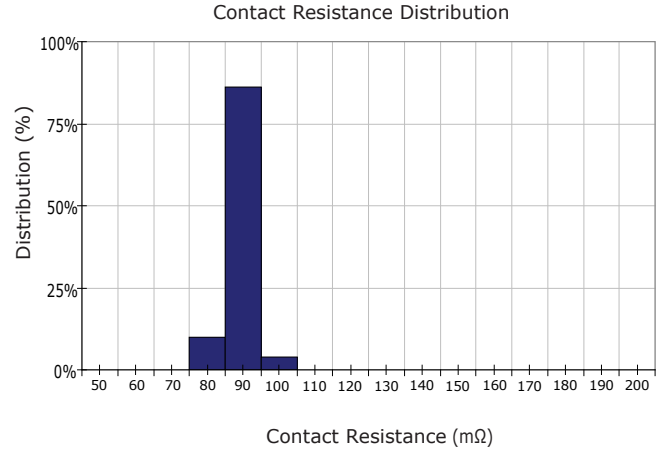

PERFORMANCE DATA

Contact Resistance

Carry Current

Life

Coil Temperature Rise

Notes: Reference data of 10EH-1A12G

Operate and Release Voltage

Magnetic Interference

Notes: Reference data of 10EH-1A12G