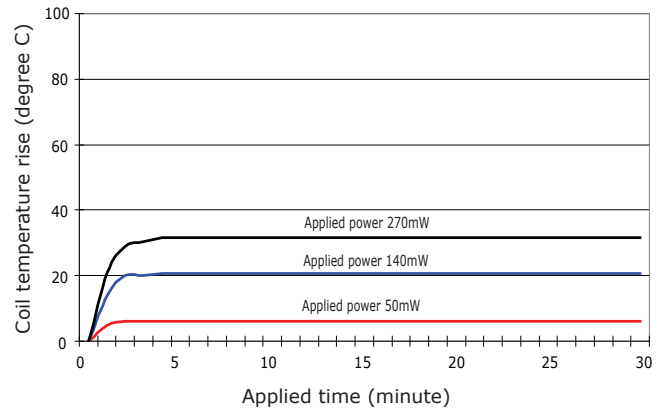

PERFORMANCE DATA

Contact Resistance

Carry Current

Life

Coil Temperature Rise

Notes: Reference data of 10EH-1A12G

Operate and Release Voltage

Magnetic Interference

Notes: Reference data of 10EH-1A12G