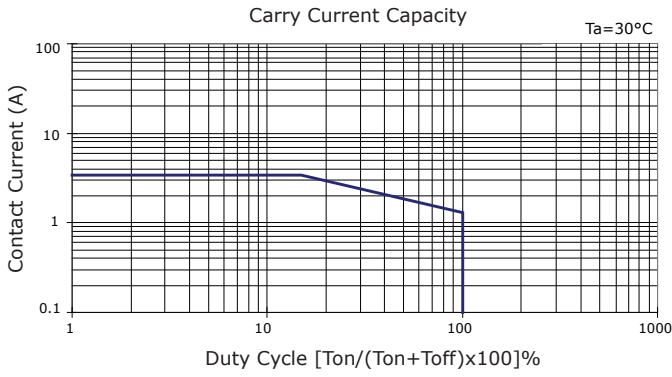

PERFORMANCE DATA

Contact Resistance

Carry Current

Life

Coil Temperature Rise

Notes: Reference data of 10EH-1A12G

Operate and Release Voltage

Magnetic Interference

Notes: Reference data of 10EH-1A12G