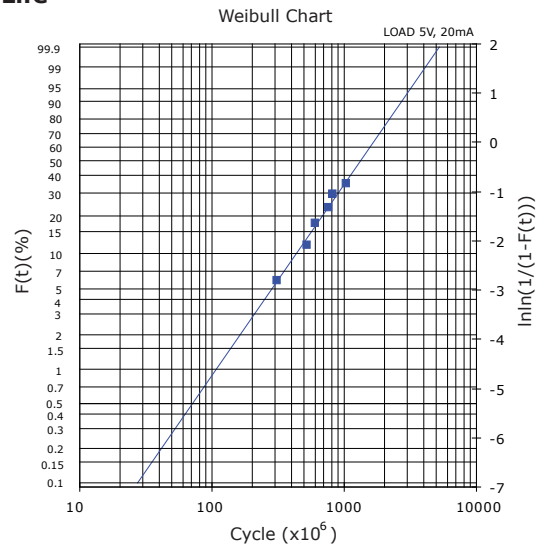

PERFORMANCE DATA

Contact Resistance

Carry Current

Life

Coil Temperature Rise

Notes: Reference data of 10EH-1A12G

Operate and Release Voltage

Magnetic Interference

Notes: Reference data of 10EH-1A12G