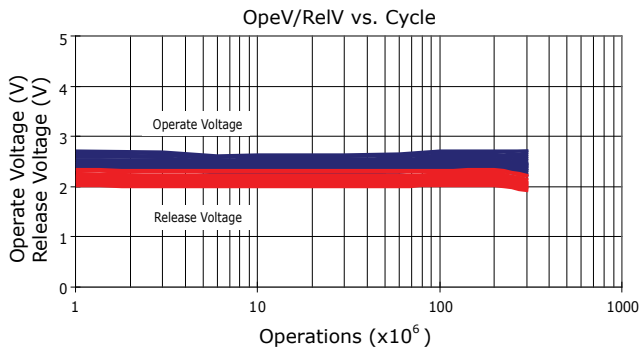

PERFORMANCE DATA

Contact Resistance

Carry Current

Life

Coil Temperature Rise

Notes: Reference data of 10EH-1A12G

Operate and Release Voltage

Magnetic Interference