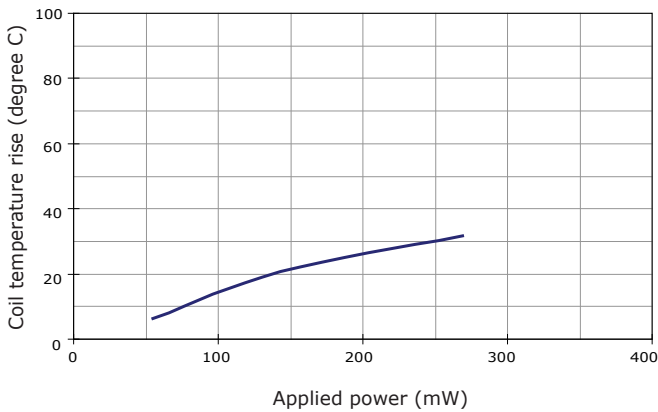

PERFORMANCE DATA

Contact Resistance

Carry Current

Life

Coil Temperature Rise

Notes: Reference data of 10EH-1A12G

Operate and Release Voltage

Magnetic Interference