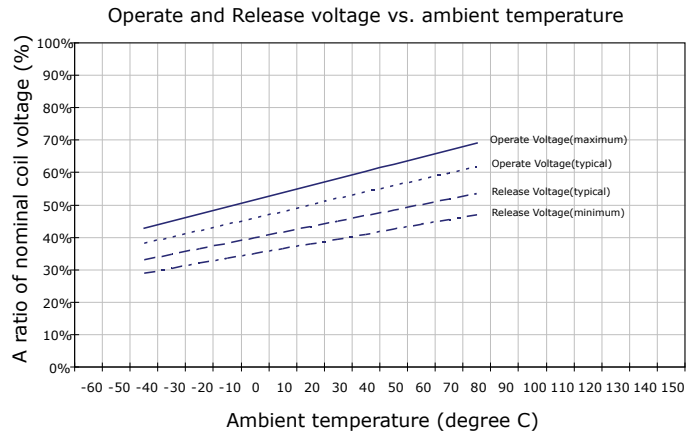

PERFORMANCE DATA

Contact Resistance

Carry Current

Life

Coil Temperature Rise

Notes: Reference data of 10EH-1A12G

Operate and Release Voltage

Magnetic Interference