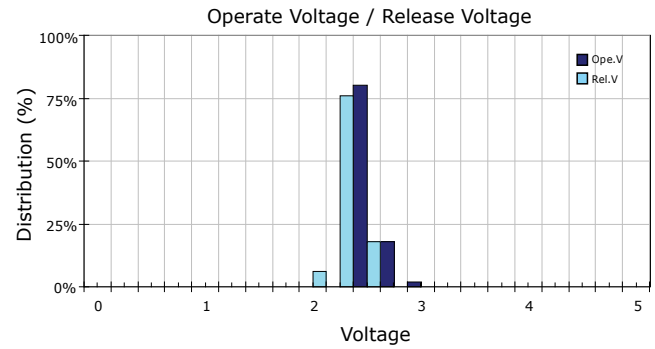

PERFORMANCE DATA

Contact Resistance

Carry Current

Life

Coil Temperature Rise

Notes: Reference data of 10EH-1A12G

Operate and Release Voltage

Magnetic Interference