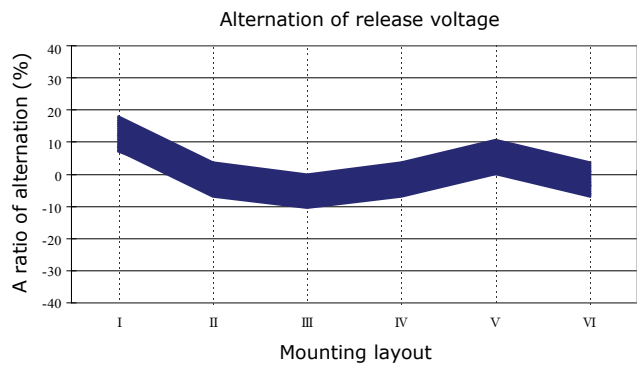

PERFORMANCE DATA

Contact Resistance

Carry Current

Life

Coil Temperature Rise

Notes: Reference data of 10EH-1A12G

Operate and Release Voltage

Magnetic Interference