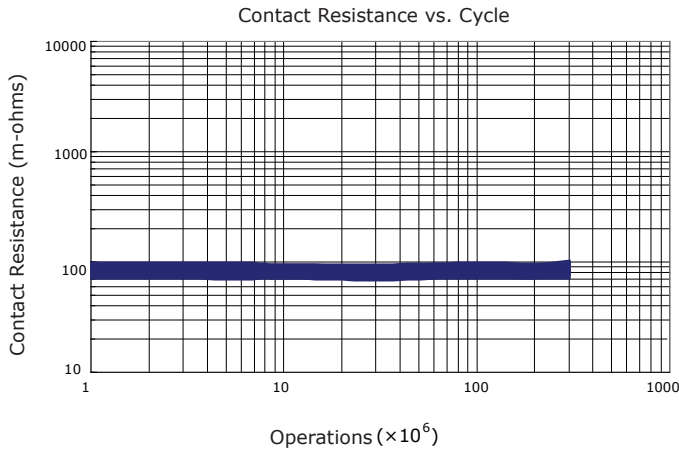

PERFORMANCE DATA

Contact Resistance

Carry Current

Life

Coil Temperature Rise

Notes: Reference data of 10EH-1A12G

Operate and Release Voltage

Magnetic Interference

Notes: Reference data of 10EH-1A12G