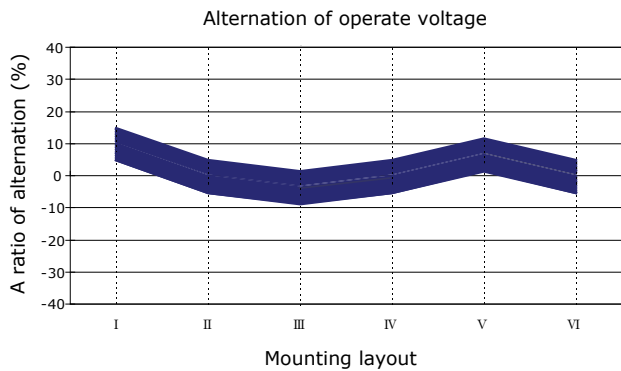

PERFORMANCE DATA

Contact Resistance

Carry Current

Life

Coil Temperature Rise

Notes: Reference data of 10EH-1A12G

Operate and Release Voltage

Magnetic Interference