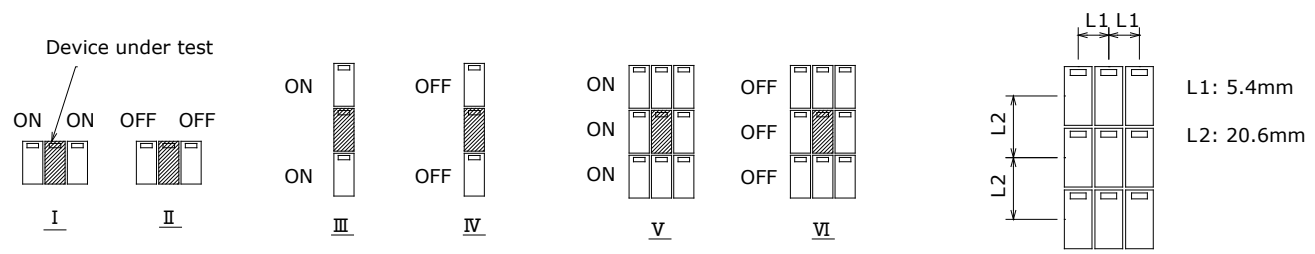

PERFORMANCE DATA

Contact Resistance

Carry Current

Life

Coil Temperature Rise

Notes: Reference data of 10EH-1A12G

Operate and Release Voltage

Magnetic Interference

Notes: Reference data of 10EH-1A12G