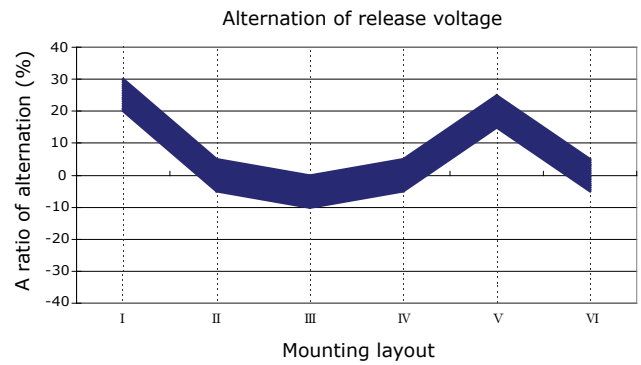

Magnetic Interference