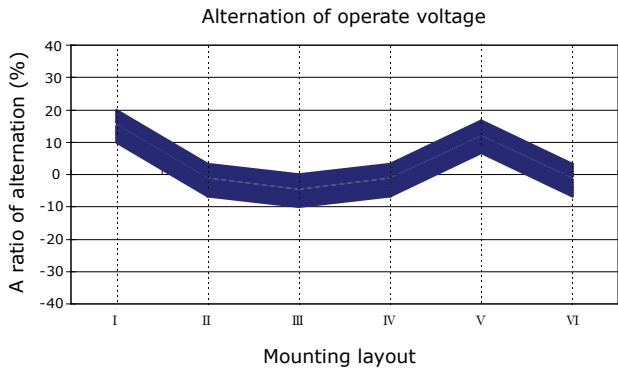

Magnetic Interference