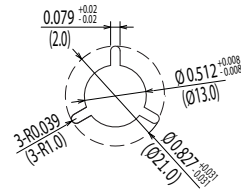

**Dimensions of Tray All Dimensions are inches(mm)**

Packing Quantity: 45pcs

Packing conforms to EIA standard EIA-481-2 or EIA-481-3.

**Dimensions of Tape and Reel All Dimensions are inches(mm)**

Details of the part A