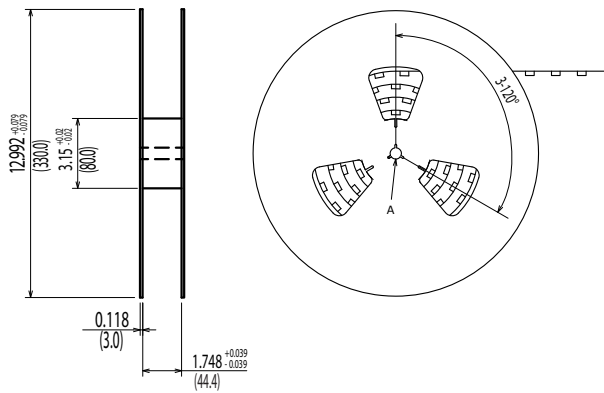

**Dimensions of Tray All Dimensions are inches(mm)**

Packing Quantity: 45pcs

Packing conforms to EIA standard EIA-481-2 or EIA-481-3.

**Dimensions of Tape and Reel All Dimensions are inches(mm)**

Details of the part A

Packing Quantity: 400pcs

Packing conforms to EIA standard EIA-481-2 or EIA-481-3