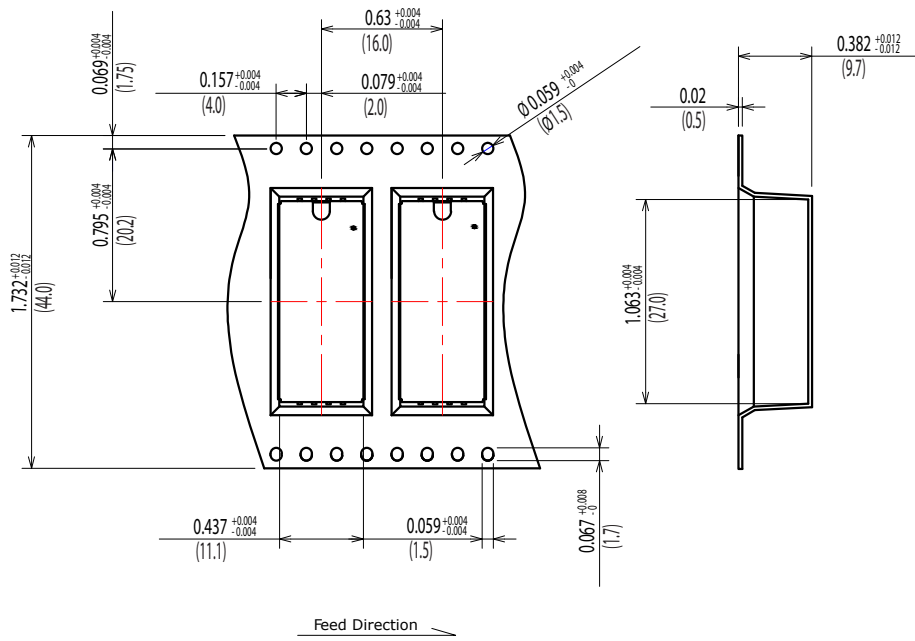

**Dimensions of Tray All Dimensions are inches(mm)**

Packing Quantity: 45pcs

Packing conforms to EIA standard EIA-481-2 or EIA-481-3.

**Dimensions of Tape and Reel All Dimensions are inches(mm)**

Details of the part A

Packing Quantity: 400pcs

Packing conforms to EIA standard EIA-481-2 or EIA-481-3