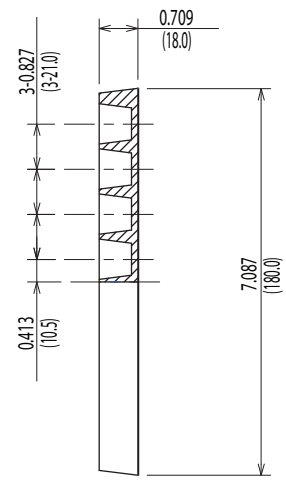

**Dimensions of Tray All Dimensions are inches(mm)**

Packing Quantity: 45pcs

Packing conforms to EIA standard EIA-481-2 or EIA-481-3.

**Dimensions of Tape and Reel All Dimensions are inches(mm)**

Details of the part A

Packing Quantity: 400pcs

Packing conforms to EIA standard EIA-481-2 or EIA-481-3