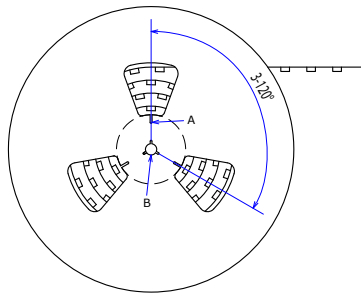

Dimensions of Tape and Reel All Dimensions are inches(mm)

9E-10J / 9E-50J / 9E-14J / 9E-54J
 9D-10J / 9D-50J / 9D-14J / 9D-54J

Details of the part A

Details of the part B

Packing Quantity: 1,000pcs

Packing conforms to EIA standard EIA-481-2 or EIA-481-3