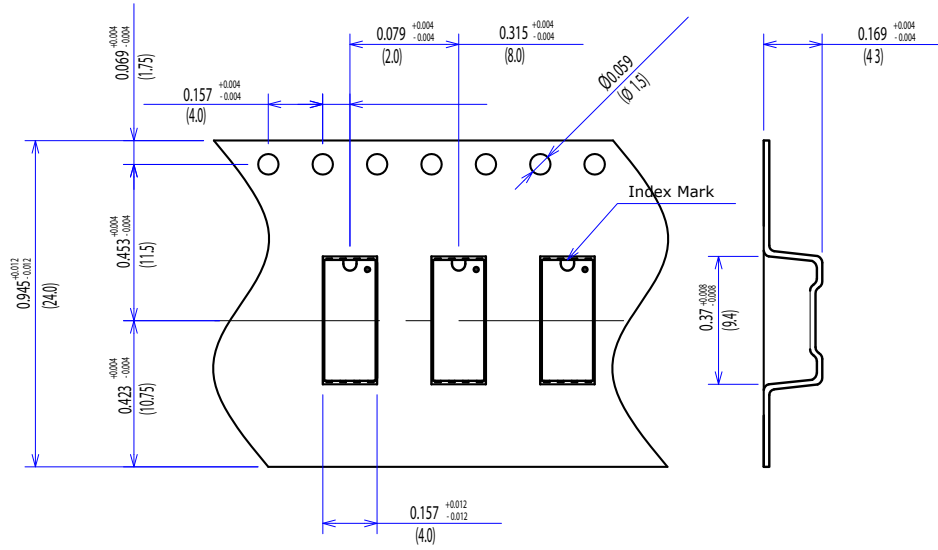

Dimensions of Tape and Reel All Dimensions are inches(mm)

9E-10J / 9E-50J / 9E-14J / 9E-54J
 9D-10J / 9D-50J / 9D-14J / 9D-54J

Details of the part A

Details of the part B

Packing Quantity: 1,000pcs

Packing conforms to EIA standard EIA-481-2 or EIA-481-3