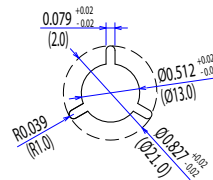

Dimensions of Tape and Reel All Dimensions are inches(mm)

9E-10J / 9E-50J / 9E-14J / 9E-54J
 9D-10J / 9D-50J / 9D-14J / 9D-54J

Details of the part A

Details of the part B

Packing Quantity: 1,000pcs

Packing conforms to EIA standard EIA-481-2 or EIA-481-3