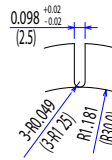

Dimensions of Tape and Reel All Dimensions are inches(mm)

9E-10J / 9E-50J / 9E-14J / 9E-54J
 9D-10J / 9D-50J / 9D-14J / 9D-54J

Details of the part A

Details of the part B

Packing Quantity: 1,000pcs

Packing conforms to EIA standard EIA-481-2 or EIA-481-3