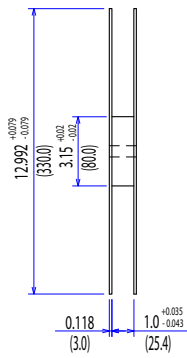

Dimensions of Tape and Reel All Dimensions are inches(mm)

9E-10J / 9E-50J / 9E-14J / 9E-54J
 9D-10J / 9D-50J / 9D-14J / 9D-54J

Details of the part A

Details of the part B

Packing Quantity: 1,000pcs

Packing conforms to EIA standard EIA-481-2 or EIA-481-3