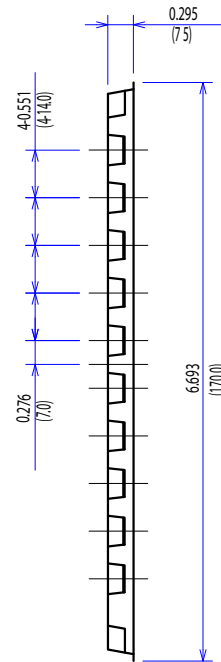

Dimensions of Tray All Dimensions are inches(mm)

3E-2Ax6J / 3D-2Ax6J

Packing Quantity: 100pcs

Packing conforms to EIA standard EIA-481-2 or EIA-481-3