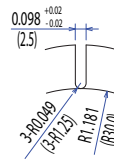

Dimensions of Tape and Reel All Dimensions are inches(mm)

3E-x5G / 3D-x5GR / 3D-x5G

3E-x5J / 3D-x5J

Details of the part A

Details of the part B

Round sprocket holes

Packing Quantity: 500pcs

Packing conforms to EIA standard EIA-481-2 or EIA-481-3