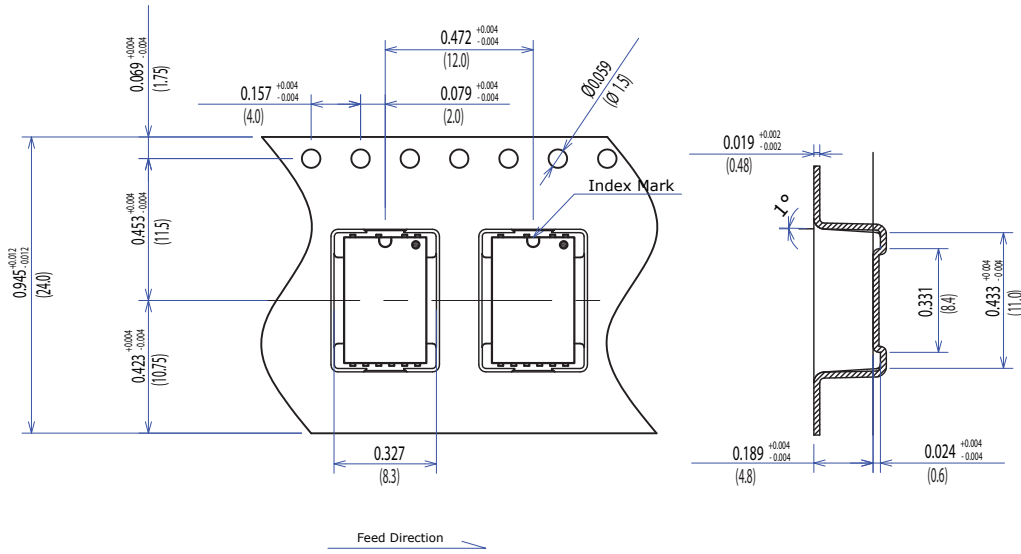

Dimensions of Tape and Reel All Dimensions are inches(mm)

3E-x5G / 3D-x5GR / 3D-x5G

3E-x5J / 3D-x5J

Details of the part A

Details of the part B

Round sprocket holes

Packing Quantity: 500pcs

Packing conforms to EIA standard EIA-481-2 or EIA-481-3