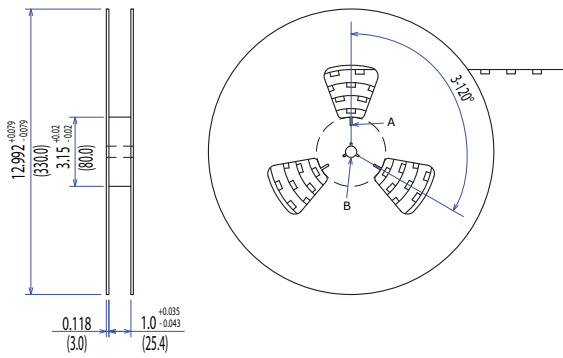

Dimensions of Tape and Reel All Dimensions are inches(mm)

3E-x5G / 3D-x5GR / 3D-x5G

3E-x5J / 3D-x5J

Details of the part A

Details of the part B

Round sprocket holes

Packing Quantity: 500pcs

Packing conforms to EIA standard EIA-481-2 or EIA-481-3