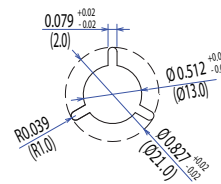

Dimensions of Tape and Reel All Dimensions are inches(mm)

3E-x5G / 3D-x5GR / 3D-x5G

3E-x5J / 3D-x5J

Details of the part A

Details of the part B

Round sprocket holes

Packing Quantity: 500pcs

Packing conforms to EIA standard EIA-481-2 or EIA-481-3