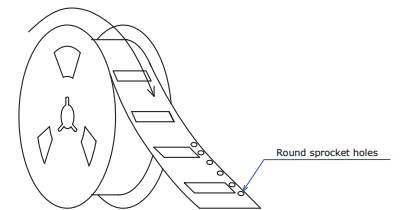

Dimensions of Tape and Reel All Dimensions are inches(mm)

3E-x5G / 3D-x5GR / 3D-x5G

3E-x5J / 3D-x5J

Details of the part A

Details of the part B

Round sprocket holes

Packing Quantity: 500pcs

Packing conforms to EIA standard EIA-481-2 or EIA-481-3