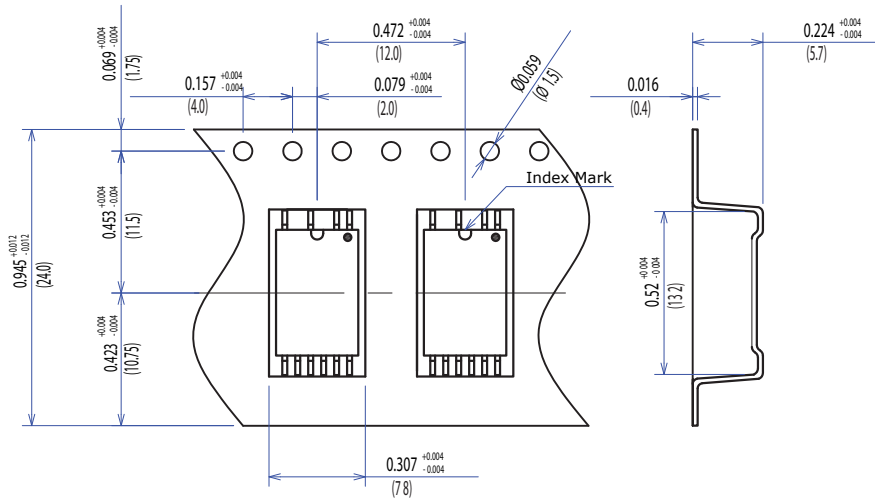

Dimensions of Tape and Reel All Dimensions are inches(mm)

3E-x5G / 3D-x5GR / 3D-x5G

3E-x5J / 3D-x5J

Details of the part A

Details of the part B

Round sprocket holes

Packing Quantity: 500pcs

Packing conforms to EIA standard EIA-481-2 or EIA-481-3