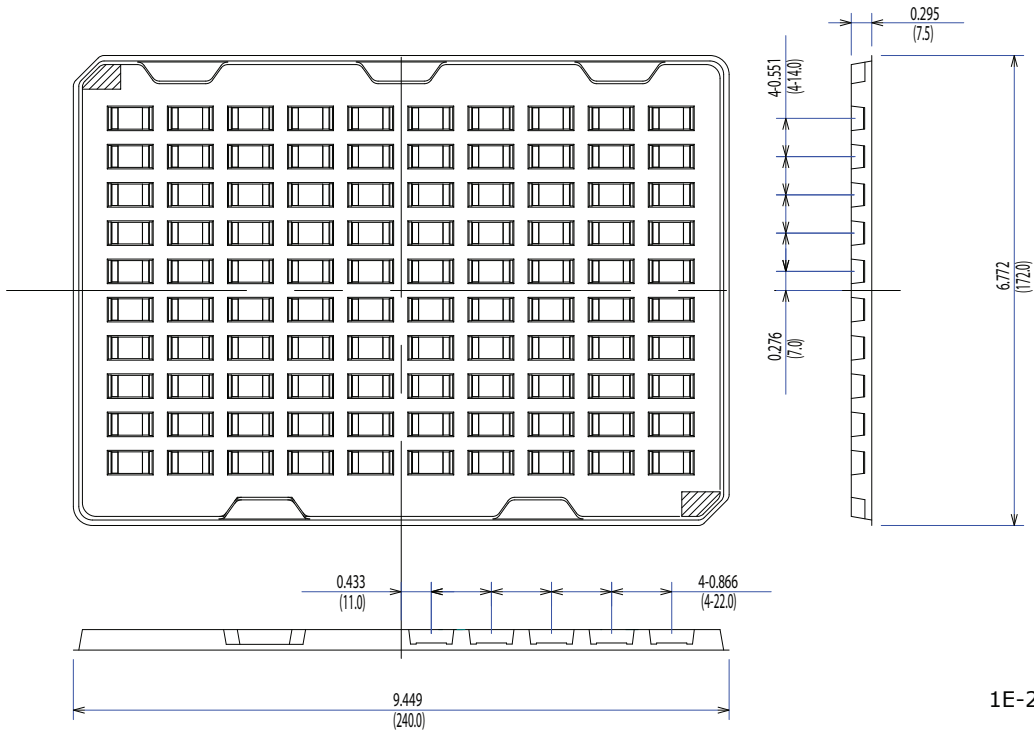

Dimensions of Tray All Dimensions are inches(mm)

1E-2Mx2G / 1D-2Mx2G

Packing Quantity: 100pcs

Packing conforms to EIA standard EIA-481-2 or EIA-481-3.