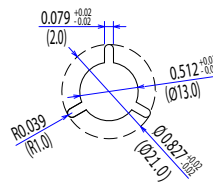

Details of the part B

Packing Quantity: 1,000pcs

Packing conforms to EIA standard EIA-481-2 or EIA-481-3