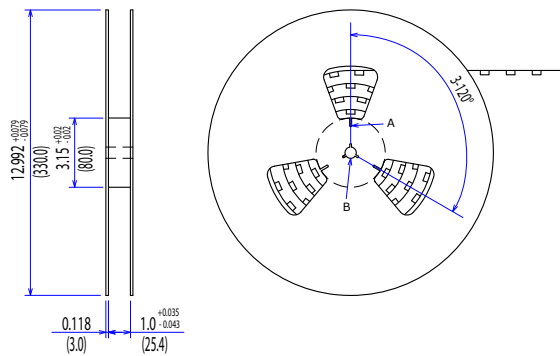

Dimensions of Tape and Reel All Dimensions are inches(mm)

1E-x4A / 1E-x4A-60 / 1E-x4A-71
 1D-x4A / 1D-x4A-60
 1E-x4G / 1E-x4G-60 / 1E-x4G-71
 1D-x4G / 1D-x4G-60

1E-x4J / 1E-x4J-60 / 1E-x4J-71
 1D-x4J / 1D-x4J-60

Details of the part A

Details of the part B

Packing Quantity: 1,000pcs

Packing conforms to EIA standard EIA-481-2 or EIA-481-3