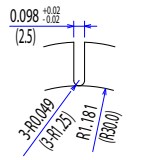

Dimensions of Tape and Reel All Dimensions are inches(mm)

1E-x4A / 1E-x4A-60 / 1E-x4A-71
 1D-x4A / 1D-x4A-60
 1E-x4G / 1E-x4G-60 / 1E-x4G-71
 1D-x4G / 1D-x4G-60

1E-x4J / 1E-x4J-60 / 1E-x4J-71
 1D-x4J / 1D-x4J-60

Details of the part A

Details of the part B

Packing Quantity: 1,000pcs

Packing conforms to EIA standard EIA-481-2 or EIA-481-3