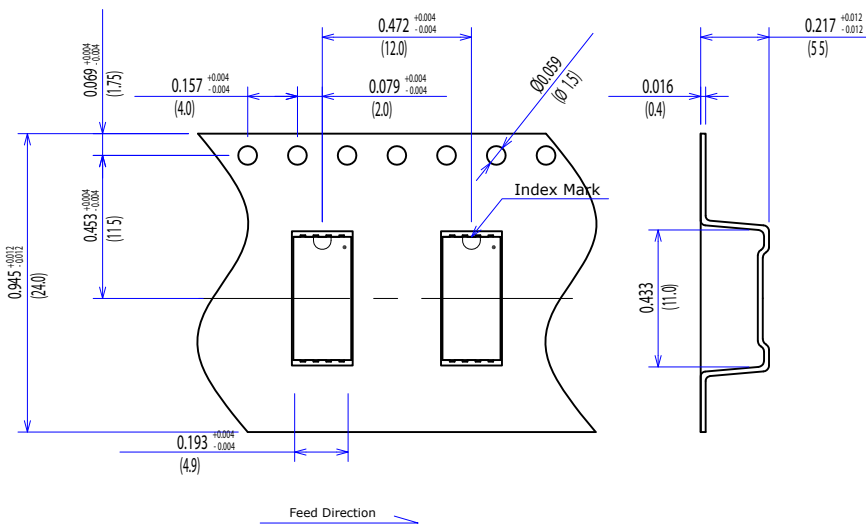

Dimensions of Tape and Reel All Dimensions are inches(mm)

1E-x4A / 1E-x4A-60 / 1E-x4A-71
 1D-x4A / 1D-x4A-60
 1E-x4G / 1E-x4G-60 / 1E-x4G-71
 1D-x4G / 1D-x4G-60

1E-x4J / 1E-x4J-60 / 1E-x4J-71
 1D-x4J / 1D-x4J-60

Details of the part A

Details of the part B

Packing Quantity: 1,000pcs

Packing conforms to EIA standard EIA-481-2 or EIA-481-3