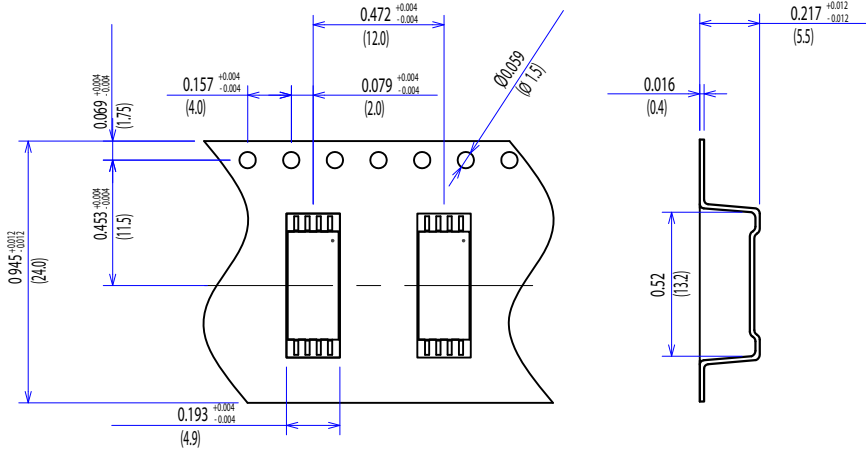

Dimensions of Tape and Reel All Dimensions are inches(mm)

1E-x4A / 1E-x4A-60 / 1E-x4A-71
 1D-x4A / 1D-x4A-60
 1E-x4G / 1E-x4G-60 / 1E-x4G-71
 1D-x4G / 1D-x4G-60

1E-x4J / 1E-x4J-60 / 1E-x4J-71
 1D-x4J / 1D-x4J-60

Details of the part A

Details of the part B

Packing Quantity: 1,000pcs

Packing conforms to EIA standard EIA-481-2 or EIA-481-3