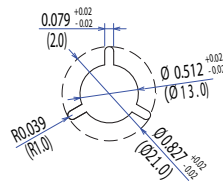

**Dimensions of Tape and Reel All Dimensions are inches(mm)**

1E-12G / 1D-12G

Details of the part A

Details of the part B

Packing Quantity: 1,000pcs

Packing conforms to EIA standard EIA-481-2 or EIA-481-3