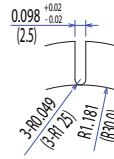

**Dimensions of Tape and Reel All Dimensions are inches(mm)**

1E-12G / 1D-12G

Details of the part A

Details of the part B

Packing Quantity: 1,000pcs

Packing conforms to EIA standard EIA-481-2 or EIA-481-3