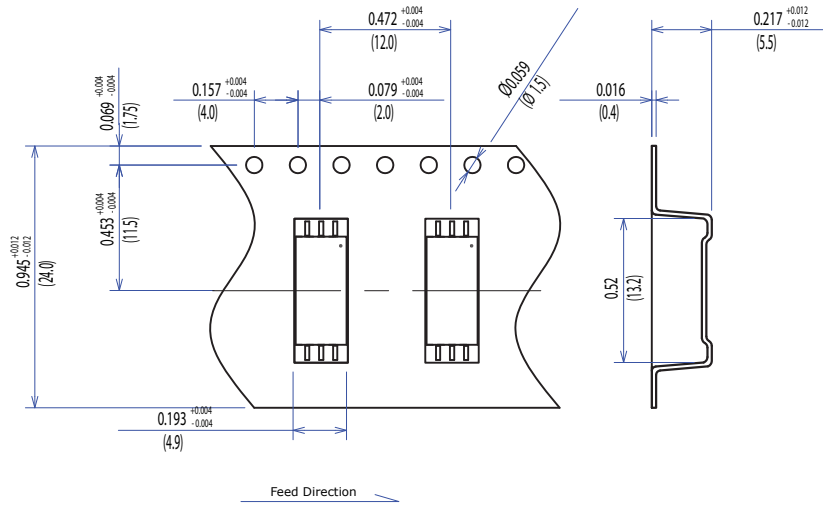

**Dimensions of Tape and Reel All Dimensions are inches(mm)**

1E-12G / 1D-12G

Details of the part A

Details of the part B

Packing Quantity: 1,000pcs

Packing conforms to EIA standard EIA-481-2 or EIA-481-3