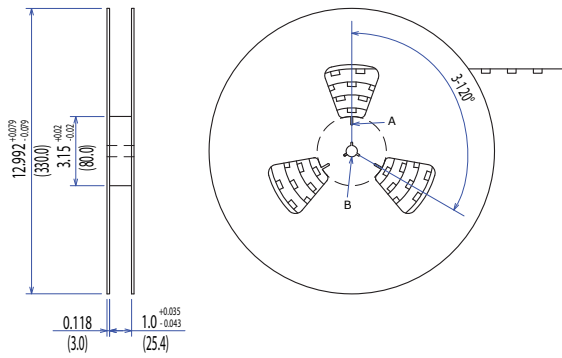

**Dimensions of Tape and Reel All Dimensions are inches(mm)**

1E-12G / 1D-12G

Details of the part A

Details of the part B

Packing Quantity: 1,000pcs

Packing conforms to EIA standard EIA-481-2 or EIA-481-3