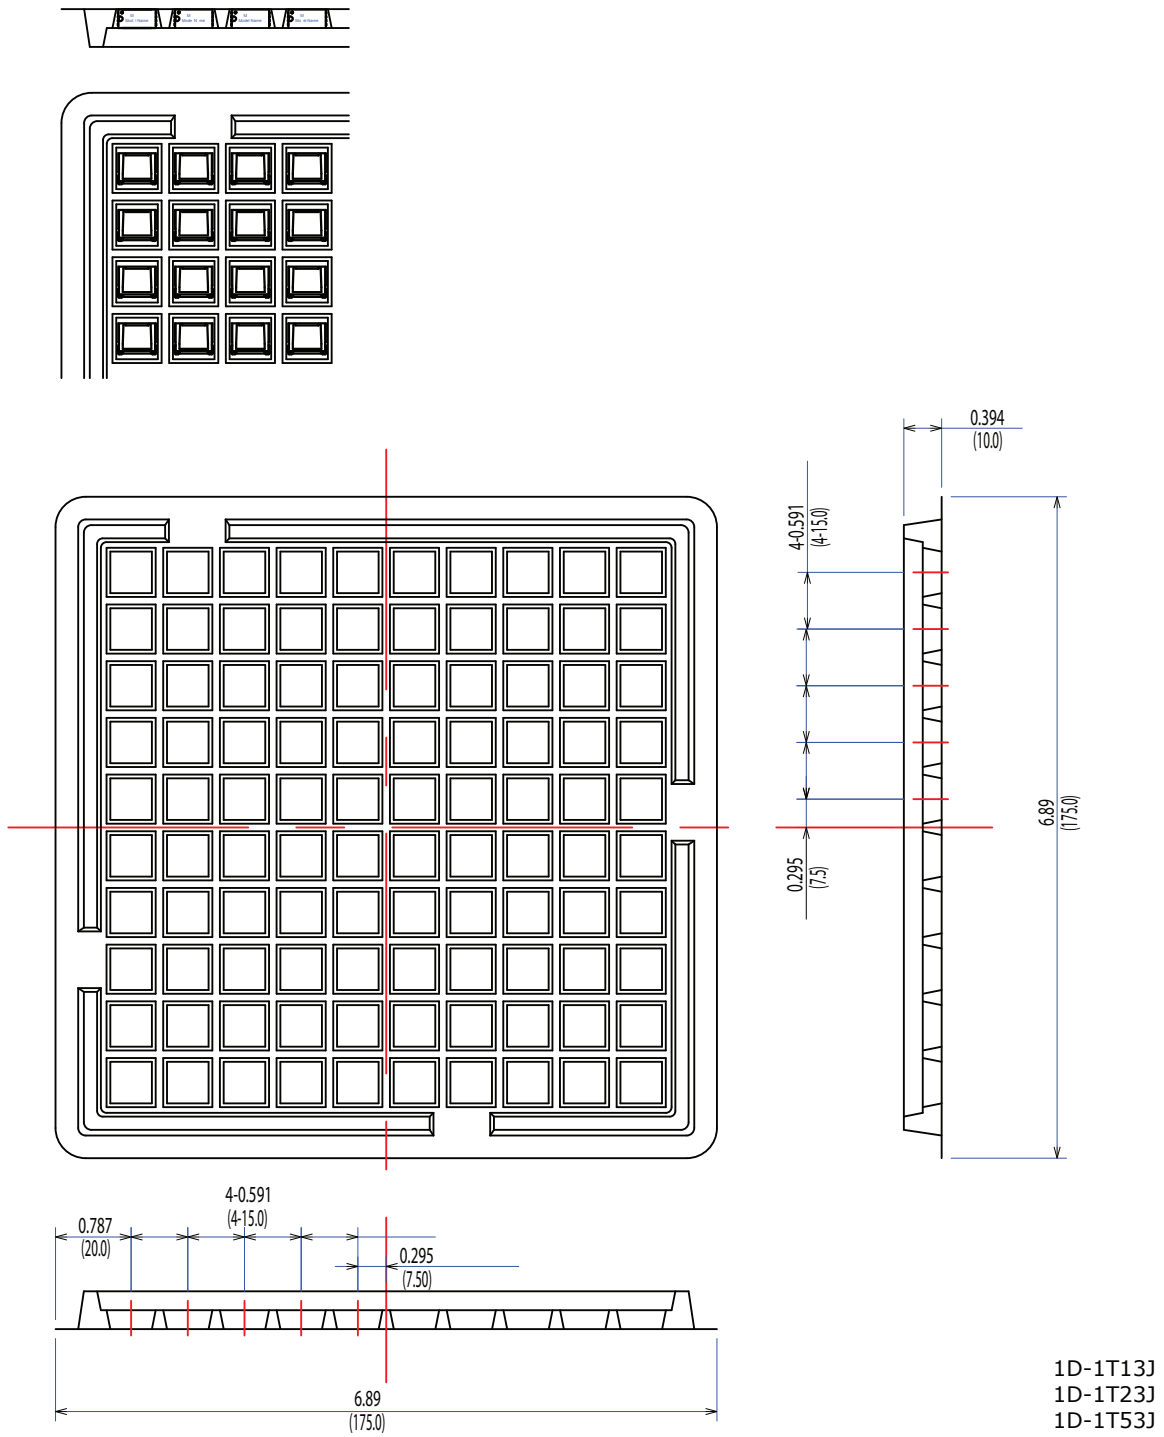

Dimensions of Tray All Dimensions are inches(mm)

1D-1T13J
 1D-1T23J
 1D-1T53J

Packing Quantity: 100pcs

Packing conforms to EIA standard EIA-481-2 or EIA-481-3.