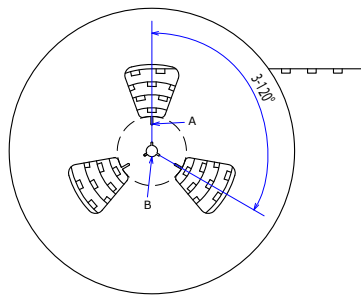

Dimensions of Tape and Reel All Dimensions are inches(mm)

1D-16A

Details of the part A

Details of the part B

Packing Quantity: 1,000pcs

Packing conforms to EIA standard EIA-481-2 or EIA-481-3