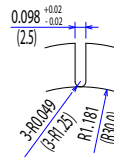

Dimensions of Tape and Reel All Dimensions are inches(mm)

1D-16A

Details of the part A

Details of the part B

Packing Quantity: 1,000pcs

Packing conforms to EIA standard EIA-481-2 or EIA-481-3