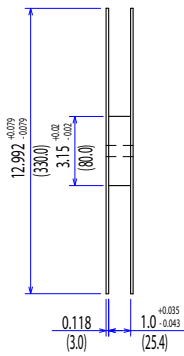

Dimensions of Tape and Reel All Dimensions are inches(mm)

1D-16A

Details of the part A

Details of the part B

Packing Quantity: 1,000pcs

Packing conforms to EIA standard EIA-481-2 or EIA-481-3