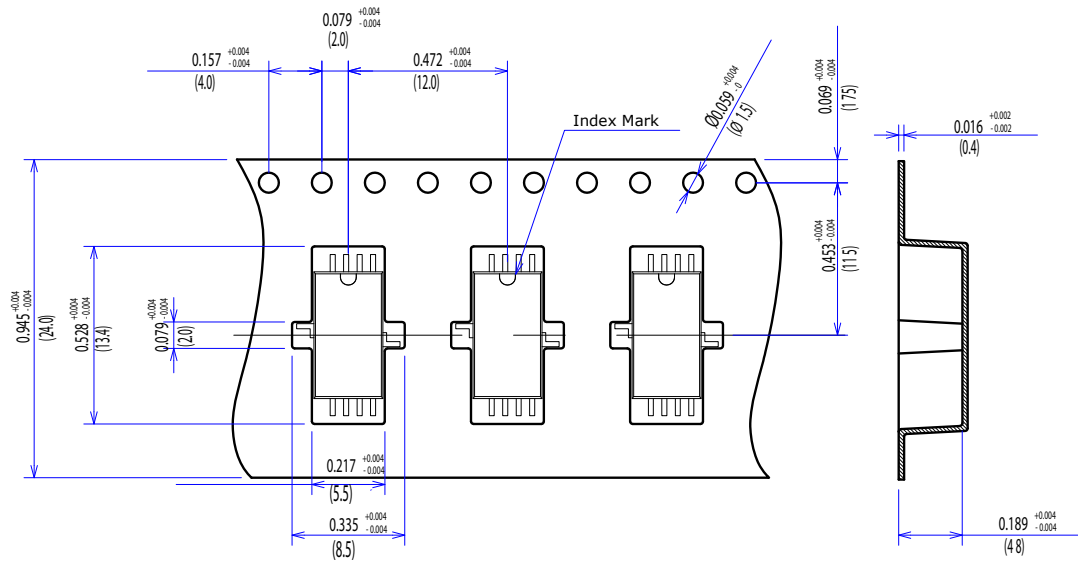

Dimensions of Tape and Reel All Dimensions are inches(mm)

1D-16A

Details of the part A

Details of the part B

Packing Quantity: 1,000pcs

Packing conforms to EIA standard EIA-481-2 or EIA-481-3