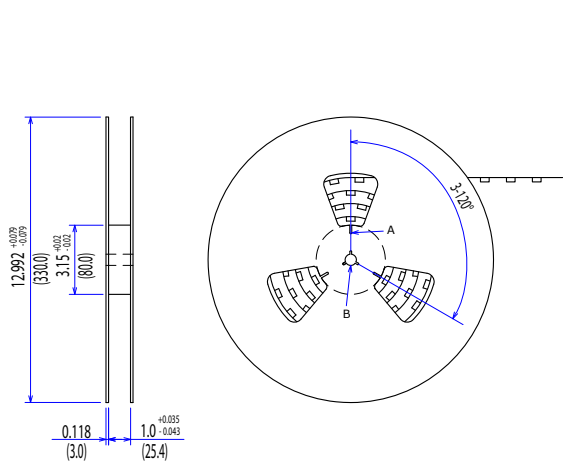

Dimensions of Tape and Reel All Dimensions are inches(mm)

17E-1Ax2J-01
 17D-1Ax2J-01
 17R-1Ax2J-01

Details of the part A

Details of the part B

Packing Quantity: 500pcs

Packing conforms to EIA standard EIA-481-2 or EIA-481-3