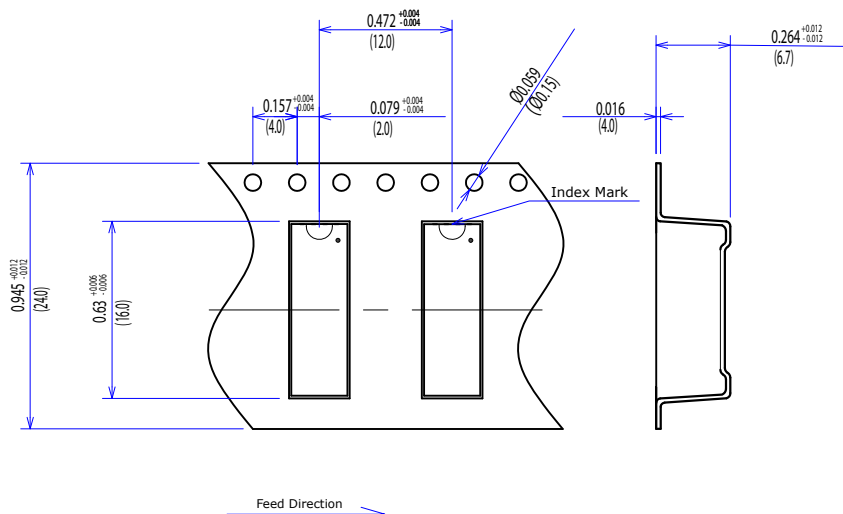

Dimensions of Tape and Reel All Dimensions are inches(mm)

17E-1Ax2J-01
 17D-1Ax2J-01
 17R-1Ax2J-01

Details of the part A

Details of the part B

Packing Quantity: 500pcs

Packing conforms to EIA standard EIA-481-2 or EIA-481-3