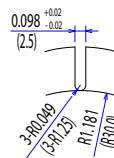

Dimensions of Tape and Reel All Dimensions are inches(mm)

17E-1Ax2J-01
 17D-1Ax2J-01
 17R-1Ax2J-01

Details of the part A

Details of the part B

Packing Quantity: 500pcs

Packing conforms to EIA standard EIA-481-2 or EIA-481-3