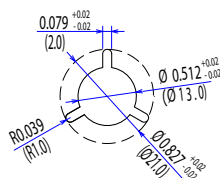

Dimensions of Tape and Reel All Dimensions are inches(mm)

17E-1Ax2J-01
 17D-1Ax2J-01
 17R-1Ax2J-01

Details of the part A

Details of the part B

Packing Quantity: 500pcs

Packing conforms to EIA standard EIA-481-2 or EIA-481-3