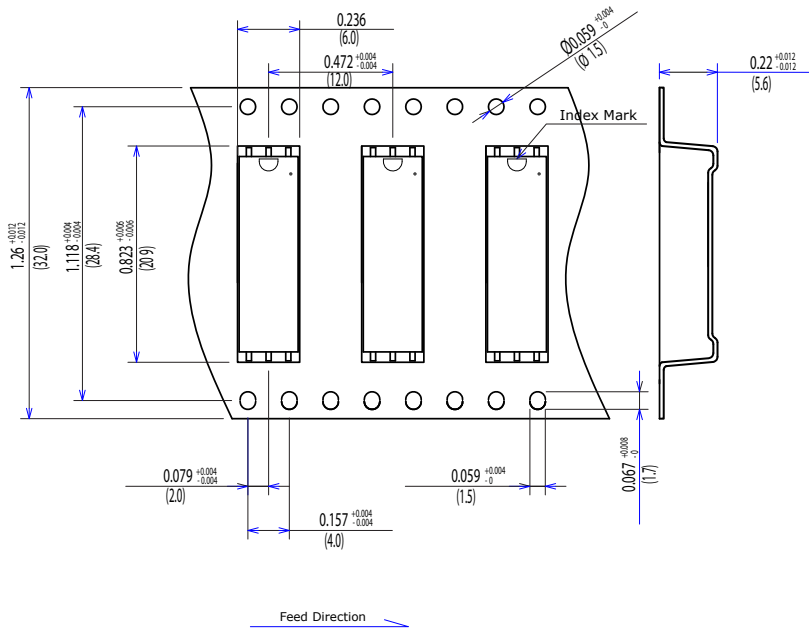

Dimensions of Tape and Reel All Dimensions are inches(mm)

12E-1Ax2J / 12R-1Ax2J

Packing Quantity: 1,000pcs

Packing conforms to EIA standard EIA-481-2 or EIA-481-3