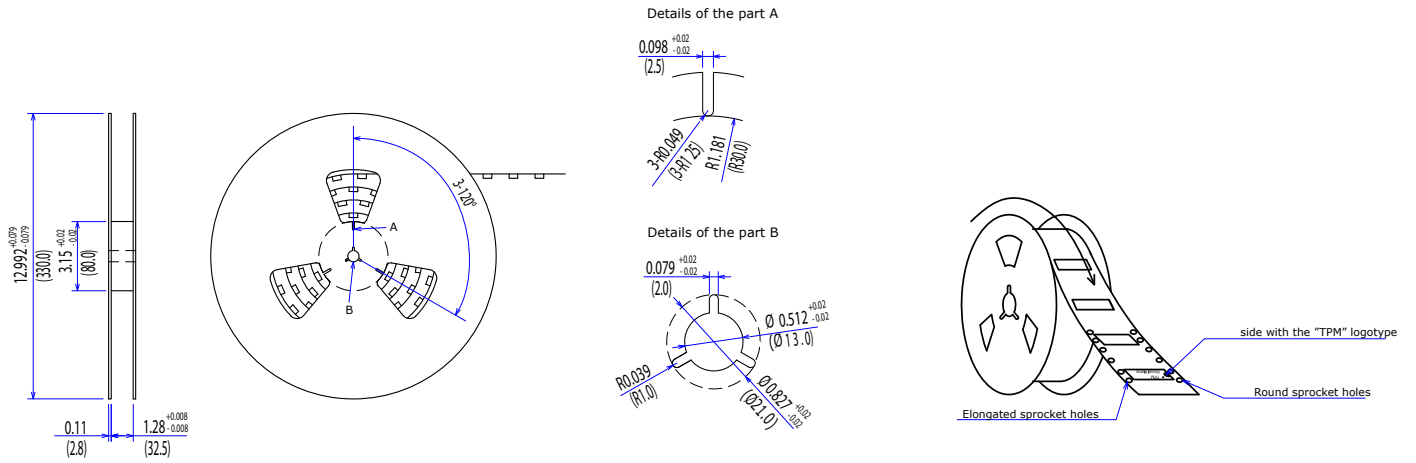

Dimensions of Tape and Reel All Dimensions are inches(mm)

12E-1Ax2J / 12R-1Ax2J

Packing Quantity: 1,000pcs

Packing conforms to EIA standard EIA-481-2 or EIA-481-3