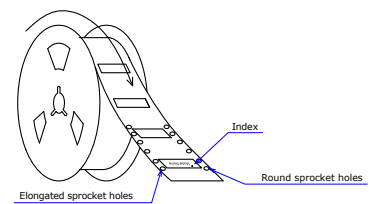

Dimensions of Tape and Reel All Dimensions are inches(mm)

10E-1Ax2G / 10D-1Ax2G

10E-2Ax2G / 10D-2Ax2G

Details of the part A

Details of the part B

Packing Quantity: 500pcs

Packing conforms to EIA standard EIA-481-2 or EIA-481-3