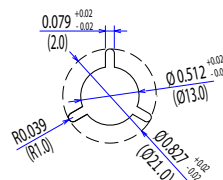

Dimensions of Tape and Reel All Dimensions are inches(mm)

10E-1Ax2G / 10D-1Ax2G

10E-2Ax2G / 10D-2Ax2G

Details of the part A

Details of the part B

Packing Quantity: 500pcs

Packing conforms to EIA standard EIA-481-2 or EIA-481-3