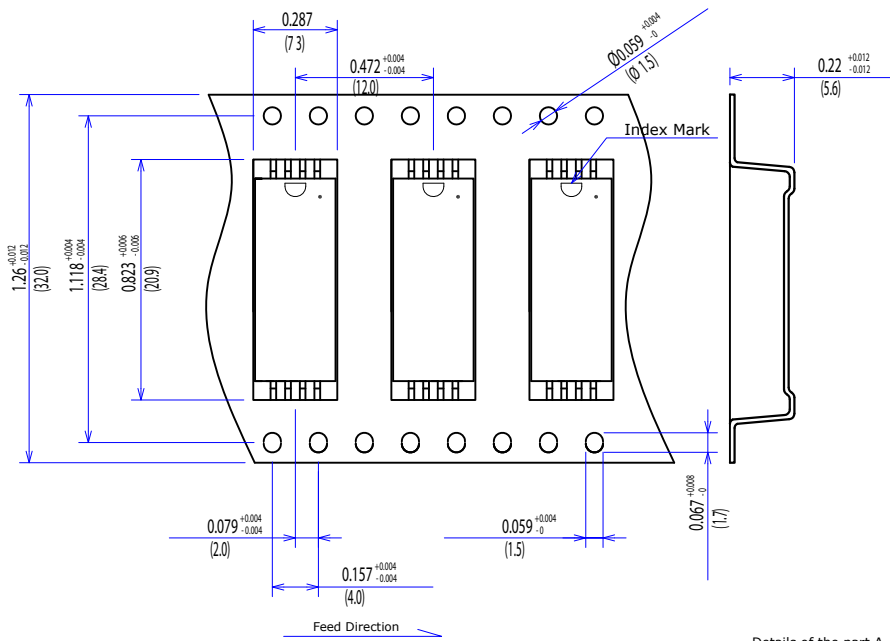

Dimensions of Tape and Reel All Dimensions are inches(mm)

10E-1Ax2G / 10D-1Ax2G

10E-2Ax2G / 10D-2Ax2G

Details of the part A

Details of the part B

Packing Quantity: 500pcs

Packing conforms to EIA standard EIA-481-2 or EIA-481-3