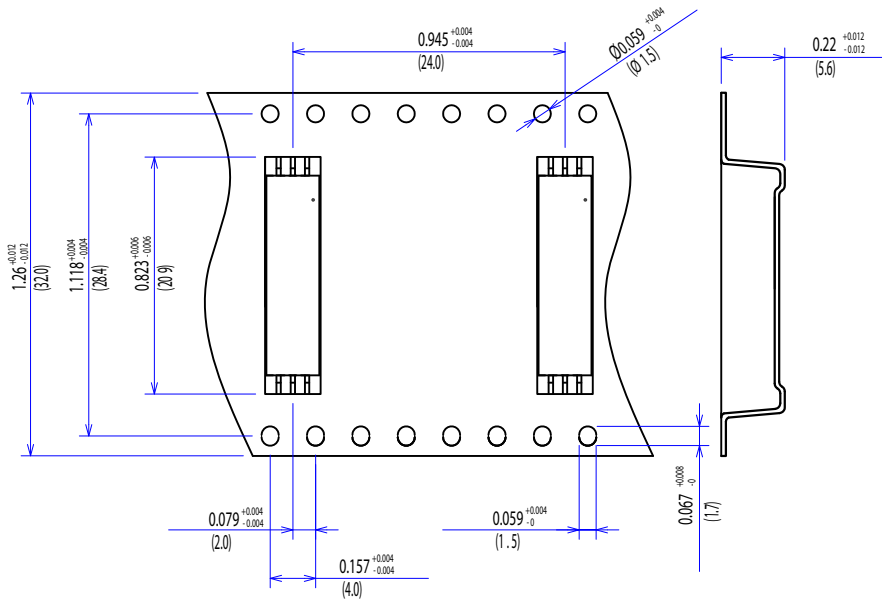

Dimensions of Tape and Reel All Dimensions are inches(mm)

10E-1Ax2G / 10D-1Ax2G

10E-2Ax2G / 10D-2Ax2G

Details of the part A

Details of the part B

Packing Quantity: 500pcs

Packing conforms to EIA standard EIA-481-2 or EIA-481-3