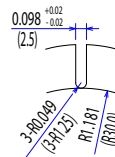

Dimensions of Tape and Reel All Dimensions are inches(mm)

10E-1Ax2G / 10D-1Ax2G

10E-2Ax2G / 10D-2Ax2G

Details of the part A

Details of the part B

Packing Quantity: 500pcs

Packing conforms to EIA standard EIA-481-2 or EIA-481-3