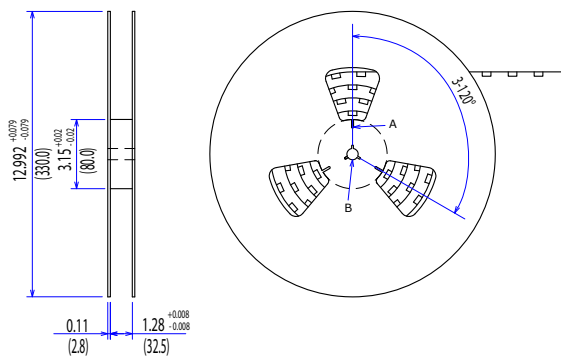

Dimensions of Tape and Reel All Dimensions are inches(mm)

10E-1Ax2G / 10D-1Ax2G

10E-2Ax2G / 10D-2Ax2G

Details of the part A

Details of the part B

Packing Quantity: 500pcs

Packing conforms to EIA standard EIA-481-2 or EIA-481-3