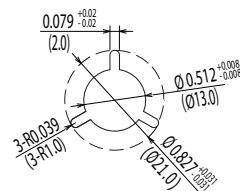

Dimensions of Tray All Dimensions are inches(mm)

Packing Quantity: 100pcs

Packing conforms to EIA standard EIA-481-2 or EIA-481-3.

Dimensions of Tape and Reel All Dimensions are inches(mm)

Details of the part A