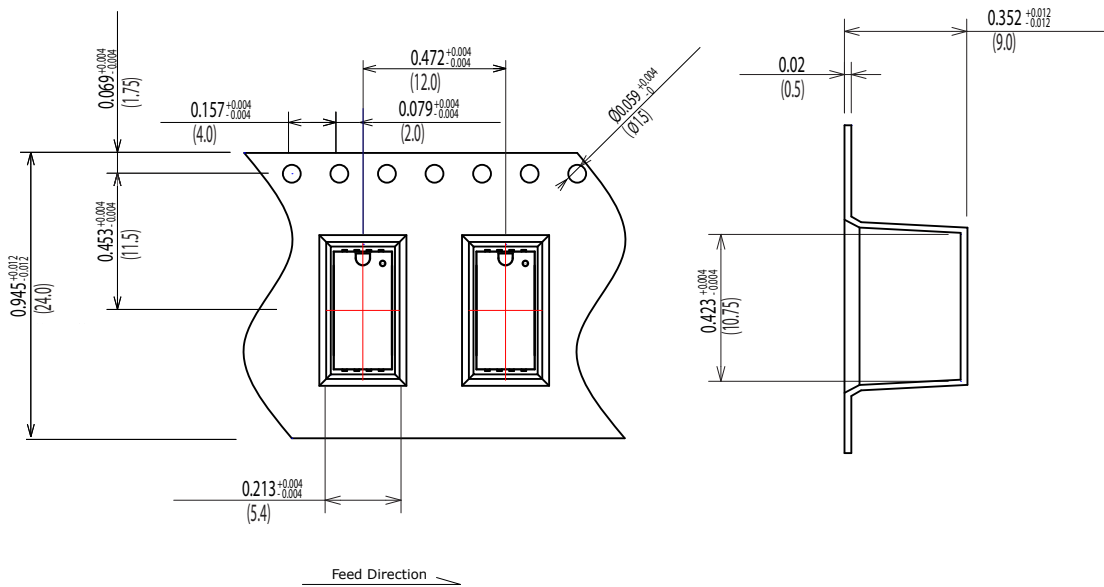

Dimensions of Tray All Dimensions are inches(mm)

Packing Quantity: 100pcs

Packing conforms to EIA standard EIA-481-2 or EIA-481-3.

Dimensions of Tape and Reel All Dimensions are inches(mm)

Details of the part A

Packing Quantity: 500pcs

Packing conforms to EIA standard EIA-481-2 or EIA-481-3