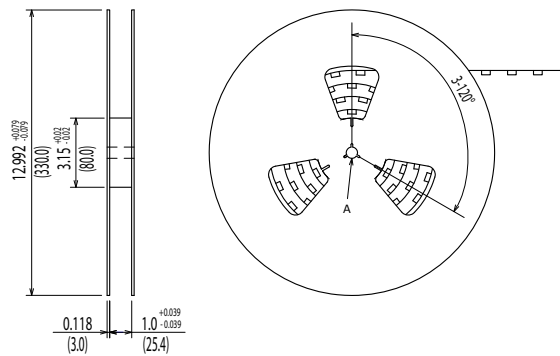

Dimensions of Tray All Dimensions are inches(mm)

Packing Quantity: 100pcs

Packing conforms to EIA standard EIA-481-2 or EIA-481-3.

Dimensions of Tape and Reel All Dimensions are inches(mm)

Details of the part A