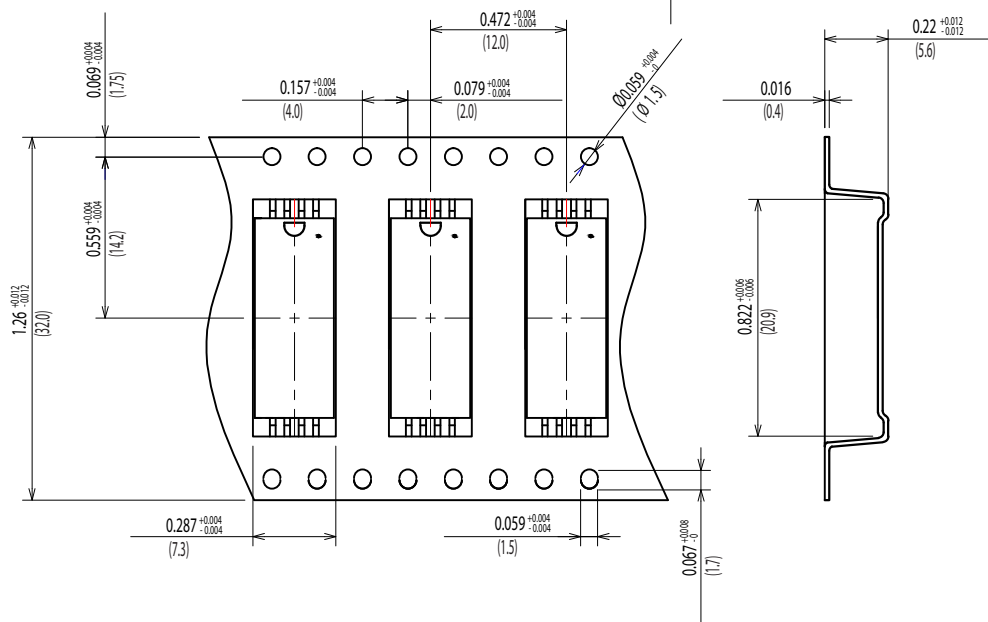

Dimensions of Tape and Reel All Dimensions are inches(mm)

10EH-1A□2G

10EH-2A□2G

Details of the part A

Packing Quantity: 10EH-1A□2G/500pcs, 10EH-2A□2G/1000pcs
 Packing conforms to EIA standard EIA-481-2 or EIA-481-3