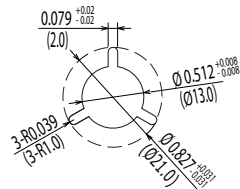

Dimensions of Tape and Reel All Dimensions are inches(mm)

10EH-1A□2G

10EH-2A□2G

Details of the part A

Packing Quantity: 10EH-1A□2G/500pcs, 10EH-2A□2G/1000pcs
 Packing conforms to EIA standard EIA-481-2 or EIA-481-3