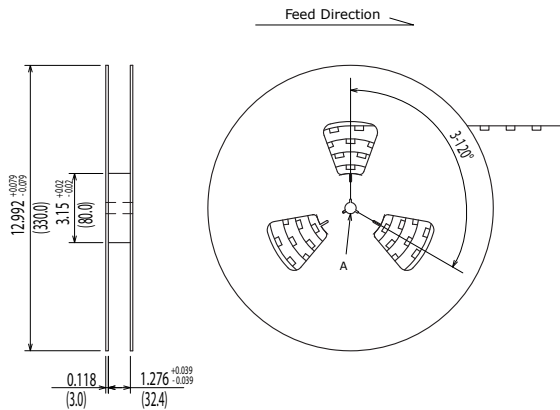

Dimensions of Tape and Reel All Dimensions are inches(mm)

10EH-1A□2G

10EH-2A□2G

Details of the part A

Packing Quantity: 10EH-1A□2G/500pcs, 10EH-2A□2G/1000pcs
 Packing conforms to EIA standard EIA-481-2 or EIA-481-3