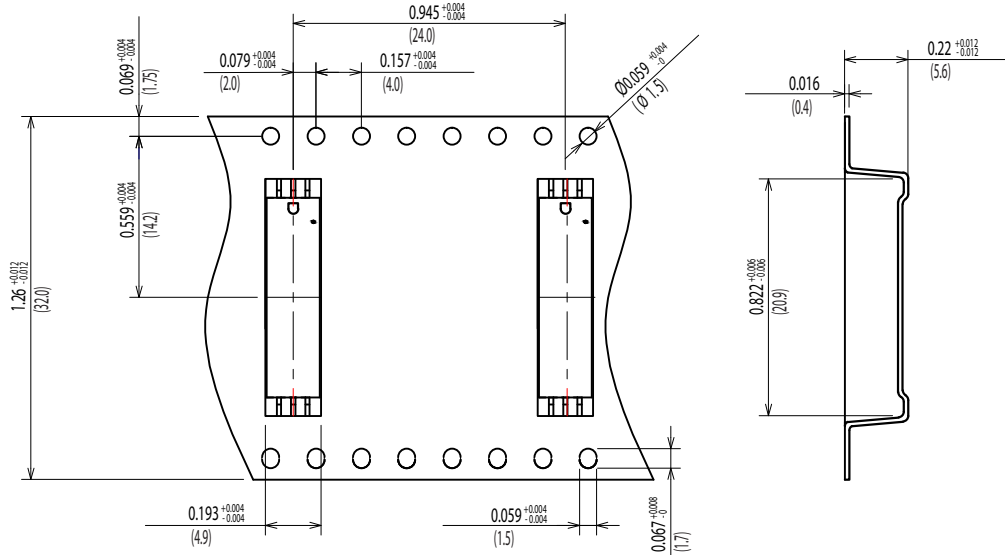

Dimensions of Tape and Reel All Dimensions are inches(mm)

10EH-1A□2G

10EH-2A□2G

Details of the part A

Packing Quantity: 10EH-1A□2G/500pcs, 10EH-2A□2G/1000pcs
 Packing conforms to EIA standard EIA-481-2 or EIA-481-3