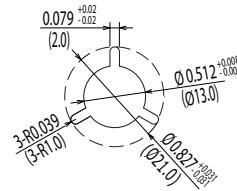

**Dimensions of Tray** All Dimensions are inches(mm)

Packing Quantity: 100pcs

Packing conforms to EIA standard EIA-481-2 or EIA-481-3

**Dimensions of Tape and Reel All Dimensions are inches(mm)**

**Details of the part A**