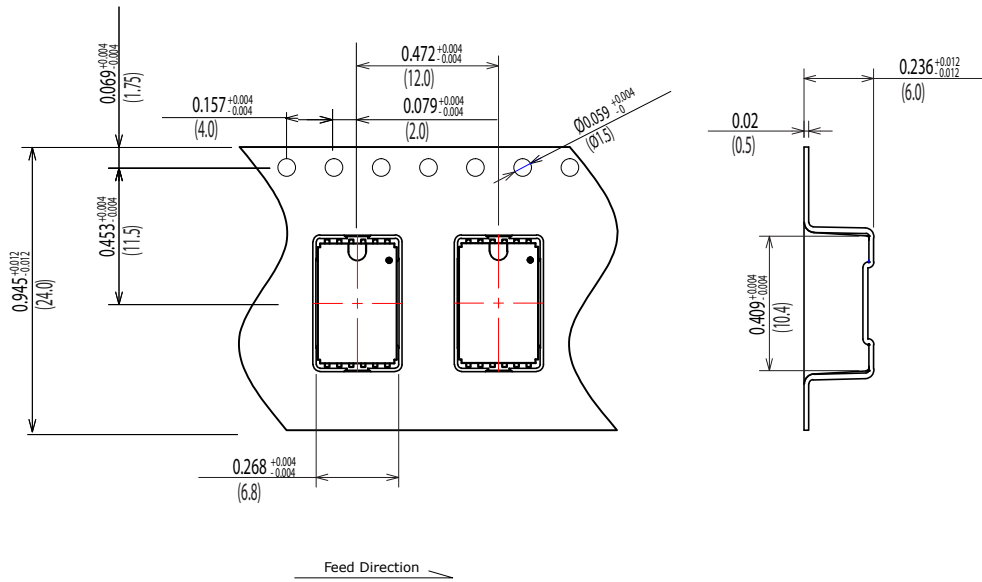

**Dimensions of Tray** All Dimensions are inches(mm)

Packing Quantity: 100pcs

Packing conforms to EIA standard EIA-481-2 or EIA-481-3

**Dimensions of Tape and Reel All Dimensions are inches(mm)**

**Details of the part A**

Packing Quantity: 500pcs

Packing conforms to EIA standard EIA-481-2 or EIA-481-3