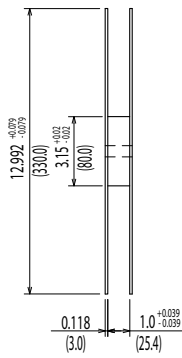

Dimensions of Tape and Reel All Dimensions are inches(mm)

17EH-1A□2J-01

Details of the part A

Packing Quantity: 500pcs

Packing conforms to EIA standard EIA-481-2 or EIA-481-3