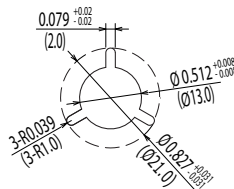

Dimensions of Tape and Reel All Dimensions are inches(mm)

17EH-1A□2J-01

Details of the part A

Packing Quantity: 500pcs

Packing conforms to EIA standard EIA-481-2 or EIA-481-3