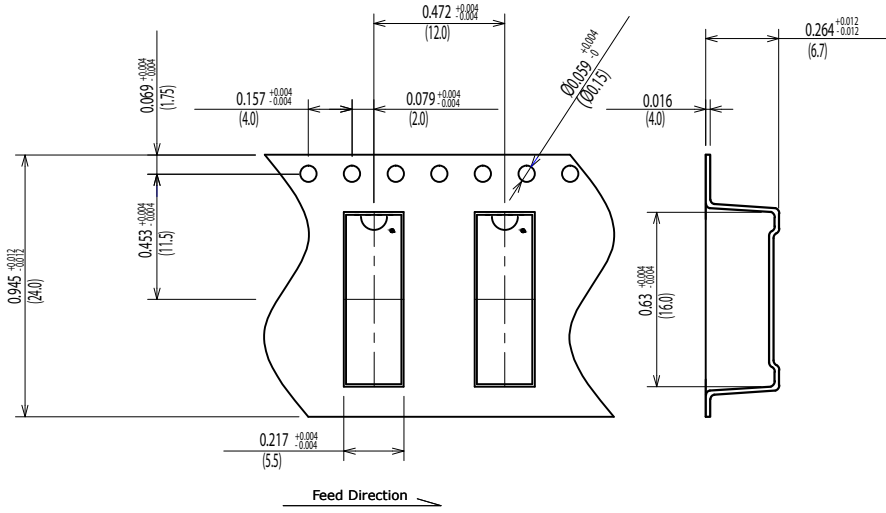

Dimensions of Tape and Reel All Dimensions are inches(mm)

17EH-1A□2J-01

Details of the part A

Packing Quantity: 500pcs

Packing conforms to EIA standard EIA-481-2 or EIA-481-3