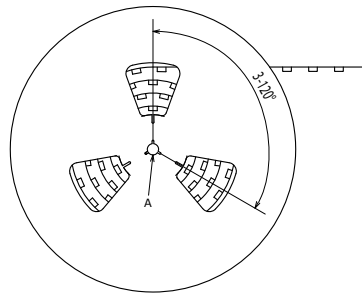

Dimensions of Tape and Reel All Dimensions are inches(mm)

17EH-1A□2J-01

Details of the part A

Packing Quantity: 500pcs

Packing conforms to EIA standard EIA-481-2 or EIA-481-3