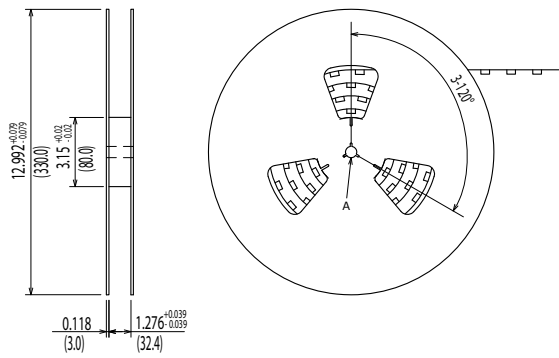

Dimensions of Tape and Reel All Dimensions are inches(mm)

12EH-1A□2J

Details of the part A

Packing Quantity: 1,000pcs

Packing conforms to EIA standard EIA-481-2 or EIA-481-3