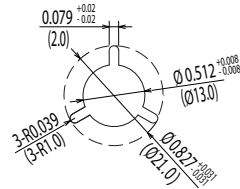

Dimensions of Tape and Reel All Dimensions are inches(mm)

12EH-1A□2J

Details of the part A

Packing Quantity: 1,000pcs

Packing conforms to EIA standard EIA-481-2 or EIA-481-3