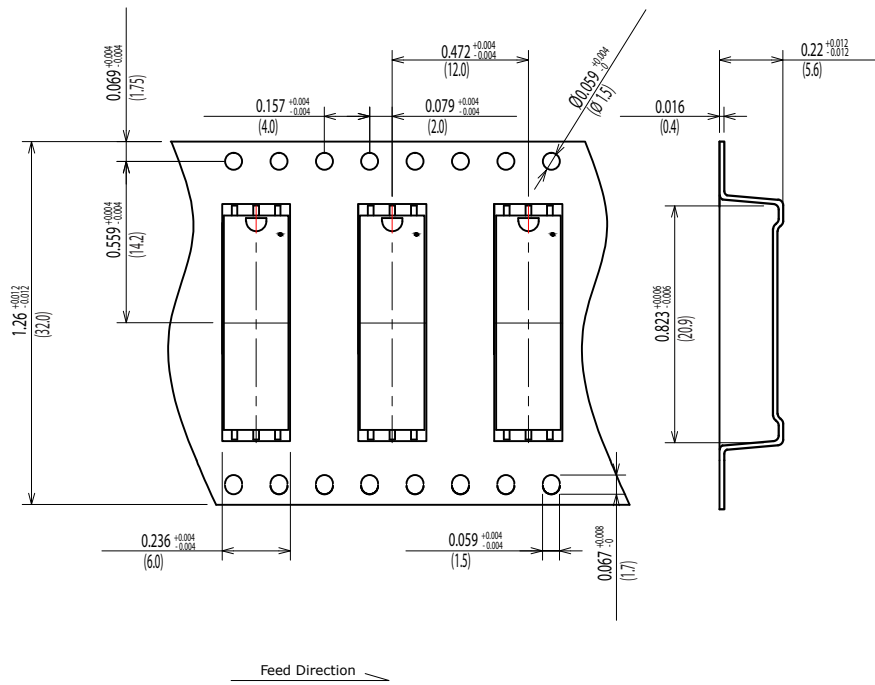

Dimensions of Tape and Reel All Dimensions are inches(mm)

12EH-1A□2J

Details of the part A

Packing Quantity: 1,000pcs

Packing conforms to EIA standard EIA-481-2 or EIA-481-3